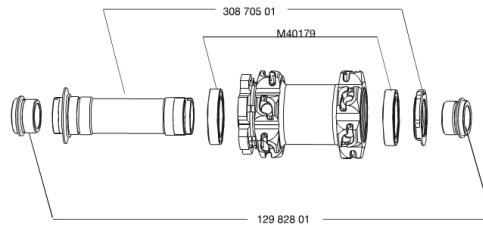

REFERENCES WHEELS

328483	CROSSMAX ST 013 DclFRT15mm	328477	CROSSMAX ST 013 D6lFRT15mm
328490	CROSSMAX ST 013 LeftyFRT		

RIMS

&NBSP;:

35114010	KIT FRONT CROSSMAX ST RIM
----------	---------------------------

SPOKES

30864501	KIT 14 FT M7/7 CROSSMAX ST/SX SPK 261,5mm
----------	---

HUB SHELLS

30870501	FRONT AXLE 20mm CROSSMAX + DEEMAX ULTI 2012
M40179	FRONT HUB BEARING KIT 20mm AXLE

ADAPTERS

12982801	ADAPTER Ft 20 to 15mm
----------	-----------------------

MAVIC *Crossmax ST*

DELIVERED WITH

BX601 rear quick release	
BX601 rear quick release	
UST valve and accessories	
UST valve and accessories	
Front 15 mm adapters	
Front 15 mm adapters	
Rear QR adapters	
Rear QR adapters	
Rear 12x142mm adapters	
Rear 12x142mm adapters	
Specific disc bolts	
Specific disc bolts	
Computer magnet (front wheel)	
Computer magnet (front wheel)	
Multifonction adjustment wrench	
Multifonction adjustment wrench	
User guide	
User guide	