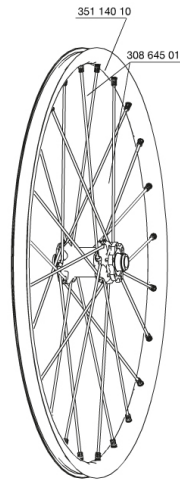

REFERENCES WHEELS

328483	CROSSMAX ST 013 DclFRT15mm	328477	CROSSMAX ST 013 D6lFRT15mm
328490	CROSSMAX ST 013 LeftyFRT		

RIMS

&NBSP;:

35114010	KIT FRONT CROSSMAX ST RIM
----------	---------------------------

SPOKES

30864501	KIT 14 FT M7/7 CROSSMAX ST/SX SPK 261,5mm
----------	---

HUB SHELLS

30870501	FRONT AXLE 20mm CROSSMAX + DEEMAX ULTI 2012
M40179	FRONT HUB BEARING KIT 20mm AXLE

ADAPTERS

12982801	ADAPTER Ft 20 to 15mm
----------	-----------------------

MAVIC *Crossmax ST*

DELIVERED WITH

BX601 rear quick release	
BX601 rear quick release	
UST valve and accessories	
UST valve and accessories	
Front 15 mm adapters	
Front 15 mm adapters	
Rear QR adapters	
Rear QR adapters	
Rear 12x142mm adapters	
Rear 12x142mm adapters	
Specific disc bolts	
Specific disc bolts	
Computer magnet (front wheel)	
Computer magnet (front wheel)	
Multifonction adjustment wrench	
Multifonction adjustment wrench	
User guide	
User guide	