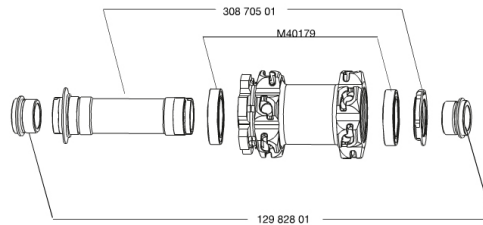

REFERENCES WHEELS

328483	CROSSMAX ST 013 DclFRT15mm	328477	CROSSMAX ST 013 D6lFRT15mm
328490	CROSSMAX ST 013 LeftyFRT		

RIMS

&NBSP;:

35114010	KIT FRONT CROSSMAX ST RIM
----------	---------------------------

SPOKES

30864501	KIT 14 FT M7/7 CROSSMAX ST/SX SPK 261,5mm
----------	---

HUB SHELLS

30870501	FRONT AXLE 20mm CROSSMAX + DEEMAX ULTI 2012
M40179	FRONT BEARING 25x37x7 20mm AXLE

ADAPTERS

12982801	ADAPTER Ft 20 to 15mm
----------	-----------------------

MAVIC *Crossmax ST*

DELIVERED WITH

BX601 rear quick release	
BX601 rear quick release	
UST valve and accessories	
UST valve and accessories	
Front 15 mm adapters	
Front 15 mm adapters	
Rear QR adapters	
Rear QR adapters	
Rear 12x142mm adapters	
Rear 12x142mm adapters	
Specific disc bolts	
Specific disc bolts	
Computer magnet (front wheel)	
Computer magnet (front wheel)	
Multifonction adjustment wrench	
Multifonction adjustment wrench	
User guide	
User guide	