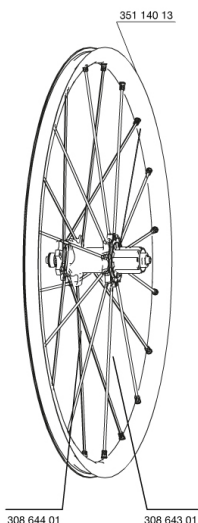

## RÉFÉRENCES ROUES

328484 CROSSMAX ST 013 DCLREAR12/9

328478 CROSSMAX ST 013 D6IREAR12/9

### JANTES

&NBSP;:

35114013 REAR CROSSMAX ST RIM

### MOYEUX

30871801 ELASTIC RING 56mm diam.  
M40076 HUB BEARINGS 17x30x7 6903 x 2  
30870401 REAR AXLE KIT ITS4 135mm D6T/DCL 2012  
99610701 JOINT A LEVRE ITS4  
35126001 ITS-4 FREEWHEEL BODY + SEAL 2013 (WITHOUT PAWLS)  
99610601 KIT CLIQUETS ITS4

### ADAPTATEURS

30873101 2 REAR REDUCERS 12/9,5mm 2012 ITS4 HUB  
30872201 FORK REST ITS-4 135mm REAR AXLE > 2012