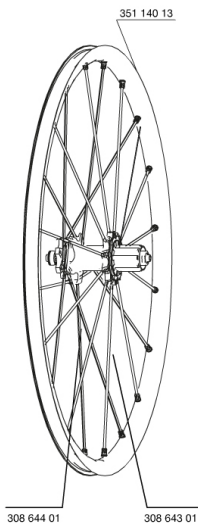

## RÉFÉRENCES ROUES

328484 CROSSMAX ST 013 DclREAR12/9

328478 CROSSMAX ST 013 D6IREAR12/9

### JANTES

&NBSP;:

35114013 REAR CROSSMAX ST RIM

### RAYONS

30864401 10 SPOKES M7/7 BLK OPP.DRV CROSSMAX ST 12 269mm  
30864301 11 SPOKES M7/7 BLK DRV CROSSMAX ST 12 239mm

### ADAPTATEURS

30873101 2 REAR REDUCERS 12/9,5mm 2012 ITS4 HUB  
30872201 FORK REST ITS-4 135mm REAR AXLE > 2012