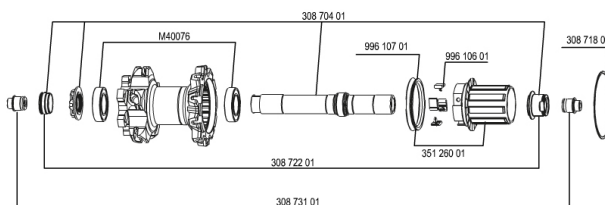

## RÉFÉRENCES ROUES

328484 CROSSMAX ST 013 DCLREAR12/9

328478 CROSSMAX ST 013 D6IREAR12/9

### MOYEUX

30871801 ELASTIC RING 56mm diam.  
M40076 HUB BEARINGS 17x30x7 6903 x 2  
30870401 REAR AXLE KIT ITS4 135mm D6T/DCL 2012  
99610701 JOINT A LEVRE ITS4  
35126001 ITS-4 FREEWHEEL BODY + SEAL 2013 (WITHOUT PAWLS)  
99610601 KIT CLIQUETS ITS4