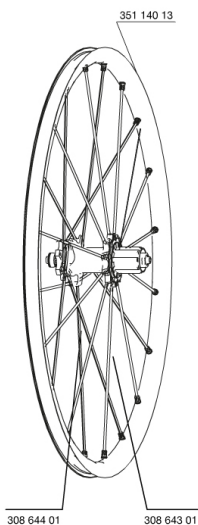

## RÉFÉRENCES ROUES

328484 CROSSMAX ST 013 DclREAR12/9

328478 CROSSMAX ST 013 D6lREAR12/9

### JANTES

&NBSP;:

35114013 REAR CROSSMAX ST RIM

### RAYONS

30864401 10 SPOKES M7/7 BLK OPP.DRV CROSSMAX ST 12 269mm  
30864301 11 SPOKES M7/7 BLK DRV CROSSMAX ST 12 239mm

### ADAPTATEURS

30873101 2 REAR REDUCERS 12/9,5mm 2012 ITS4 HUB  
30872201 FORK REST ITS-4 135mm REAR AXLE > 2012