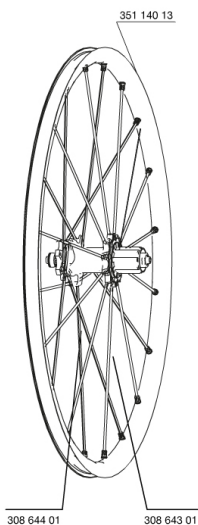

## RÉFÉRENCES ROUES

328484 CROSSMAX ST 013 DCLREAR12/9

328478 CROSSMAX ST 013 D6IREAR12/9

### JANTES

&NBSP;:

35114013 REAR CROSSMAX ST RIM

### MOYEUX

30871801 ELASTIC RING 56mm diam.  
M40076 HUB BEARINGS 17x30x7 6903 x 2  
30870401 REAR AXLE KIT ITS4 135mm D6T/DCL 2012  
99610701 JOINT A LEVRE ITS4  
35126001 ITS-4 FREEWHEEL BODY + SEAL 2013 (WITHOUT PAWLS)  
99610601 KIT CLIQUETS ITS4

### ADAPTATEURS

30873101 2 REAR REDUCERS 12/9,5mm 2012 ITS4 HUB  
30872201 FORK REST ITS-4 135mm REAR AXLE > 2012