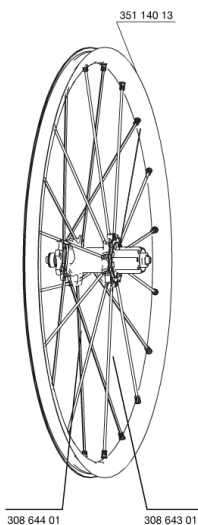

## REFERENZEN RÄDER

328484 CROSSMAX ST 013 DclREAR12/9

328478 CROSSMAX ST 013 D6lREAR12/9

## RIMS

&NBSP;:

35114013 REAR CROSSMAX ST RIM

## HUB SHELLS

35126001 ITS-4 FREEWHEEL BODY + SEAL 2013 (WITHOUT PAWLS)  
99610601 ITS4 PAWLS KIT  
30871801 ELASTIC RING 56mm diam.  
M40076 HUB BEARINGS 17x30x7 6903 x 2  
30870401 REAR AXLE KIT ITS4 135mm D6T/DCL 2012  
99610701 ITS4 SEAL

## ADAPTERS

30872201 FORK REST ITS-4 135mm REAR AXLE > 2012  
30873101 2 REAR REDUCERS 12/9,5mm 2012 ITS4 HUB