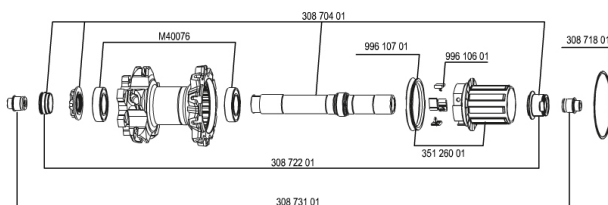

## REFERENZEN RÄDER

328484 CROSSMAX ST 013 DclREAR12/9

328478 CROSSMAX ST 013 D6lREAR12/9

## SPOKES

30864401 10 SPOKES M7/7 BLK OPP.DRV CROSSMAX ST 12 269mm  
30864301 11 SPOKES M7/7 BLK DRV CROSSMAX ST 12 239mm

## HUB SHELLS

35126001 ITS-4 FREEWHEEL BODY + SEAL 2013 (WITHOUT PAWLS)  
99610601 ITS4 PAWLS KIT  
30871801 ELASTIC RING 56mm diam.  
M40076 HUB BEARINGS 17x30x7 6903 x 2  
30870401 REAR AXLE KIT ITS4 135mm D6T/DCL 2012  
99610701 ITS4 SEAL

## ADAPTERS

30872201 FORK REST ITS-4 135mm REAR AXLE > 2012  
30873101 2 REAR REDUCERS 12/9,5mm 2012 ITS4 HUB