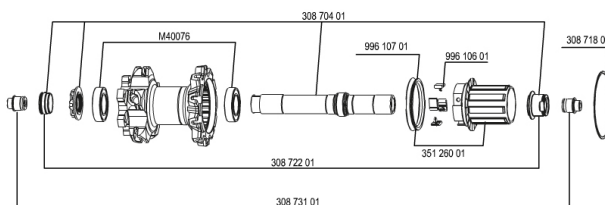

## REFERENZEN RÄDER

328484 CROSSMAX ST 013 DclREAR12/9

328478 CROSSMAX ST 013 D6IREAR12/9

### SPOKES

30864301	11 SPOKES M7/7 BLK DRV CROSSMAX ST 12 239mm
30864401	10 SPOKES M7/7 BLK OPP.DRV CROSSMAX ST 12 269mm

### HUB SHELLS

30871801	ELASTIC RING 56mm diam.
M40076	HUB BEARINGS 17x30x7 6903 x 2
30870401	REAR AXLE KIT ITS4 135mm D6T/DCL 2012
99610701	ITS4 SEAL
35126001	ITS-4 FREEWHEEL BODY + SEAL 2013 (WITHOUT PAWLS)
99610601	ITS4 PAWLS KIT