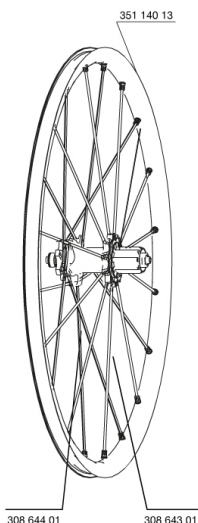

## REFERENZEN RÄDER

328484 CROSSMAX ST 013 DclREAR12/9

328478 CROSSMAX ST 013 D6IREAR12/9

### RIMS

&NBSP;:

35114013	REAR CROSSMAX ST RIM
----------	----------------------

### HUB SHELLS

30871801	ELASTIC RING 56mm diam.
M40076	HUB BEARINGS 17x30x7 6903 x 2
30870401	REAR AXLE KIT ITS4 135mm D6T/DCL 2012
99610701	ITS4 SEAL
35126001	ITS-4 FREEWHEEL BODY + SEAL 2013 (WITHOUT PAWLS)
99610601	ITS4 PAWLS KIT

### ADAPTERS

30873101	2 REAR REDUCERS 12/9,5mm 2012 ITS4 HUB
30872201	FORK REST ITS-4 135mm REAR AXLE > 2012