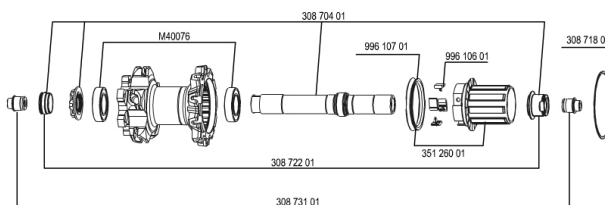

## REFERENCES WHEELS

328484 CROSSMAX ST 013 DcIREAR12/9      328478 CROSSMAX ST 013 D6IREAR12/9

## RIMS

&NBSP;:

35114013      KIT REAR CROSSMAX ST RIM

## SPOKES

30864401      KIT 10 NDS M7/7 CROSSMAX ST 12/13 SPK 269mm  
30864301      KIT 10 DS M7/7 CROSSMAX ST 12/13 SPK 239mm

## HUB SHELLS

99610701      ITS-4 FREEWHEEL SEAL  
35126001      ITS-4 FREEWHEEL BODY + SEAL 2013 (NO PAWLS)  
99610601      PAWLS KIT FOR ITS-4 (OR TS-2)  
30871801      ELASTIC RING 56mm diam. ITS-4 20 SPOKES  
M40076      HUB BEARINGS 17x30x7 6903 x 2  
30870401      REAR QRM + AXLE KIT ITS4 135mm from 2012