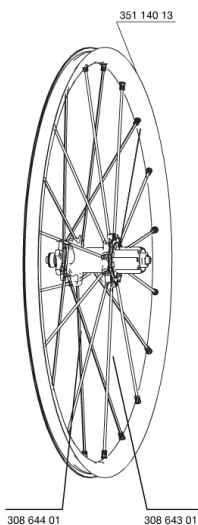

## REFERENCES WHEELS

328484 CROSSMAX ST 013 DcIREAR12/9      328478 CROSSMAX ST 013 D6IREAR12/9

## RIMS

&NBSP;:

35114013      KIT REAR CROSSMAX ST RIM

## SPOKES

30864401      KIT 10 NDS M7/7 CROSSMAX ST 12/13 SPK 269mm  
30864301      KIT 10 DS M7/7 CROSSMAX ST 12/13 SPK 239mm

## HUB SHELLS

99610701      ITS-4 FREEWHEEL SEAL  
35126001      ITS-4 FREEWHEEL BODY + SEAL 2013 (NO PAWLS)  
99610601      PAWLS KIT FOR ITS-4 (OR TS-2)  
30871801      ELASTIC RING 56mm diam. ITS-4 20 SPOKES  
M40076      HUB BEARINGS 17x30x7 6903 x 2  
30870401      REAR QRM + AXLE KIT ITS4 135mm from 2012