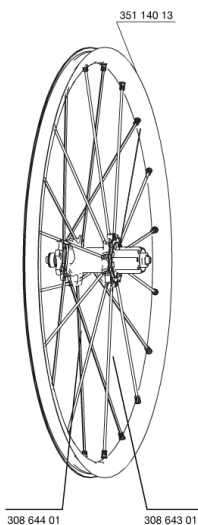

REFERENCES WHEELS

328484 CROSSMAX ST 013 DcIREAR12/9

328478 CROSSMAX ST 013 D6IREAR12/9

RIMS

&NBSP;:

35114013 KIT REAR CROSSMAX ST RIM

SPOKES

30864301 KIT 10 DS M7/7 CROSSMAX ST 12/13 SPK 239mm

30864401 KIT 10 NDS M7/7 CROSSMAX ST 12/13 SPK 269mm

HUB SHELLS

30871801 ELASTIC RING 56mm diam. ITS-4 20 SPOKES

M40076 HUB BEARINGS 17x30x7 6903 x 2

30870401 REAR QRM + AXLE KIT ITS4 135mm from 2012

99610701 ITS-4 FREEWHEEL SEAL

35126001 ITS-4 FREEWHEEL BODY + SEAL 2013 (NO PAWLS)

99610601 PAWLS KIT FOR ITS-4 (OR TS-2)

ADAPTERS

30873101 2 REAR REDUCERS 12/9,5mm 2012 ITS4 HUB

30872201 FRAME SUPPORT ITS-4 135mm REAR AXLE > 2012

MAVIC Crossmax ST

DELIVERED WITH

BX601 rear quick release	
BX601 rear quick release	
UST valve and accessories	
UST valve and accessories	
Front 15 mm adapters	
Front 15 mm adapters	
Rear QR adapters	
Rear QR adapters	
Rear 12x142mm adapters	
Rear 12x142mm adapters	
Specific disc bolts	
Specific disc bolts	
Computer magnet (front wheel)	
Computer magnet (front wheel)	
Multifonction adjustment wrench	
Multifonction adjustment wrench	
User guide	
User guide	