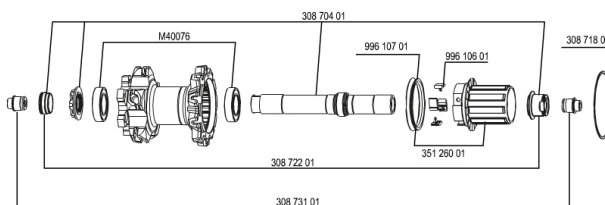

REFERENCES WHEELS

328484 CROSSMAX ST 013 DcIREAR12/9

328478 CROSSMAX ST 013 D6IREAR12/9

RIMS

&NBSP;:

35114013 KIT REAR CROSSMAX ST RIM

SPOKES

30864301 KIT 10 DS M7/7 CROSSMAX ST 12/13 SPK 239mm

30864401 KIT 10 NDS M7/7 CROSSMAX ST 12/13 SPK 269mm

HUB SHELLS

30871801 ELASTIC RING 56mm diam. ITS-4 20 SPOKES

M40076 HUB BEARINGS 17x30x7 6903 x 2

30870401 REAR QRM + AXLE KIT ITS4 135mm from 2012

99610701 ITS-4 FREEWHEEL SEAL

35126001 ITS-4 FREEWHEEL BODY + SEAL 2013 (NO PAWLS)

99610601 PAWLS KIT FOR ITS-4 (OR TS-2)

ADAPTERS

30873101 2 REAR REDUCERS 12/9,5mm 2012 ITS4 HUB

30872201 FRAME SUPPORT ITS-4 135mm REAR AXLE > 2012

MAVIC Crossmax ST