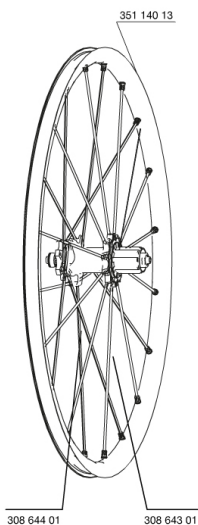

REFERENCES WHEELS

328484 CROSSMAX ST 013 DcIREAR12/9

328478 CROSSMAX ST 013 D6IREAR12/9

RIMS

&NBSP;:

35114013 KIT REAR CROSSMAX ST RIM

SPOKES

30864301 KIT 10 DS M7/7 CROSSMAX ST 12/13 SPK 239mm

30864401 KIT 10 NDS M7/7 CROSSMAX ST 12/13 SPK 269mm

HUB SHELLS

30871801 ELASTIC RING 56mm diam. ITS-4 20 SPOKES

M40076 HUB BEARINGS 17x30x7 6903 x 2

30870401 REAR QRM + AXLE KIT ITS4 135mm from 2012

99610701 ITS-4 FREEWHEEL SEAL

35126001 ITS-4 FREEWHEEL BODY + SEAL 2013 (NO PAWLS)

99610601 PAWLS KIT FOR ITS-4 (OR TS-2)

ADAPTERS

30873101 2 REAR REDUCERS 12/9,5mm 2012 ITS4 HUB

30872201 FRAME SUPPORT ITS-4 135mm REAR AXLE > 2012

MAVIC *Crossmax ST*

DELIVERED WITH

BX601 rear quick release	
BX601 rear quick release	
UST valve and accessories	
UST valve and accessories	
Front 15 mm adapters	
Front 15 mm adapters	
Rear QR adapters	
Rear QR adapters	
Rear 12x142mm adapters	
Rear 12x142mm adapters	
Specific disc bolts	
Specific disc bolts	
Computer magnet (front wheel)	
Computer magnet (front wheel)	
Multifonction adjustment wrench	
Multifonction adjustment wrench	
User guide	
User guide	