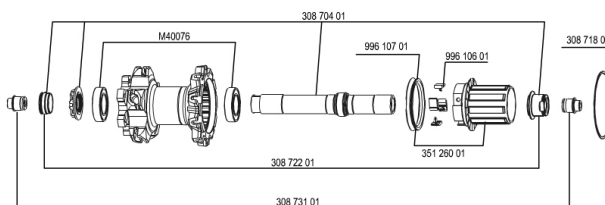

REFERENCES WHEELS

328484 CROSSMAX ST 013 DcIREAR12/9

328478 CROSSMAX ST 013 D6IREAR12/9

RIMS

&NBSP;:

35114013 KIT REAR CROSSMAX ST RIM

SPOKES

30864301 KIT 10 DS M7/7 CROSSMAX ST 12/13 SPK 239mm

30864401 KIT 10 NDS M7/7 CROSSMAX ST 12/13 SPK 269mm

HUB SHELLS

30871801 ELASTIC RING 56mm diam. ITS-4 20 SPOKES

M40076 HUB BEARINGS 17x30x7 6903 x 2

30870401 REAR QRM + AXLE KIT ITS4 135mm from 2012

99610701 ITS-4 FREEWHEEL SEAL

35126001 ITS-4 FREEWHEEL BODY + SEAL 2013 (NO PAWLS)

99610601 PAWLS KIT FOR ITS-4 (OR TS-2)

ADAPTERS

30873101 2 REAR REDUCERS 12/9,5mm 2012 ITS4 HUB

30872201 FRAME SUPPORT ITS-4 135mm REAR AXLE > 2012

MAVIC *Crossmax ST*