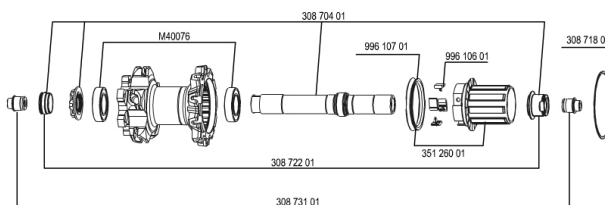

REFERENCES WHEELS

328484 CROSSMAX ST 013 DcIREAR12/9 328478 CROSSMAX ST 013 D6IREAR12/9

RIMS

&NBSP;:

35114013 KIT REAR CROSSMAX ST RIM

SPOKES

30864401 KIT 10 NDS M7/7 CROSSMAX ST 12/13 SPK 269mm

30864301 KIT 10 DS M7/7 CROSSMAX ST 12/13 SPK 239mm

HUB SHELLS

35126001 ITS-4 FREEWHEEL BODY + SEAL 2013 (NO PAWLS)

99610601 PAWLS KIT FOR ITS-4 (OR TS-2)

30871801 ELASTIC RING 56mm diam. ITS-4 20 SPOKES

M40076 HUB BEARINGS 17x30x7 6903 x 2

30870401 REAR QRM + AXLE KIT ITS4 135mm from 2012

99610701 ITS-4 FREEWHEEL SEAL

ADAPTERS

30872201 FRAME SUPPORT ITS-4 135mm REAR AXLE > 2012

30873101 2 REAR REDUCERS 12/9,5mm 2012 ITS4 HUB

MAVIC Crossmax ST

DELIVERED WITH

BX601 rear quick release	
BX601 rear quick release	
UST valve and accessories	
UST valve and accessories	
Front 15 mm adapters	
Front 15 mm adapters	
Rear QR adapters	
Rear QR adapters	
Rear 12x142mm adapters	
Rear 12x142mm adapters	
Specific disc bolts	
Specific disc bolts	
Computer magnet (front wheel)	
Computer magnet (front wheel)	
Multifonction adjustment wrench	
Multifonction adjustment wrench	
User guide	
User guide	