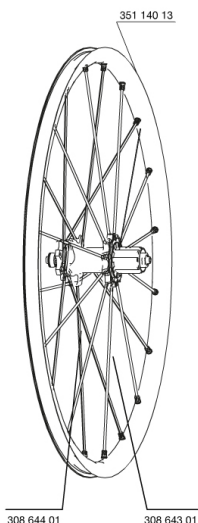

REFERENCES WHEELS

328484 CROSSMAX ST 013 DcIREAR12/9 328478 CROSSMAX ST 013 D6IREAR12/9

RIMS

&NBSP;:

35114013 KIT REAR CROSSMAX ST RIM

SPOKES

30864401 KIT 10 NDS M7/7 CROSSMAX ST 12/13 SPK 269mm

30864301 KIT 10 DS M7/7 CROSSMAX ST 12/13 SPK 239mm

HUB SHELLS

35126001 ITS-4 FREEWHEEL BODY + SEAL 2013 (NO PAWLS)

99610601 PAWLS KIT FOR ITS-4 (OR TS-2)

30871801 ELASTIC RING 56mm diam. ITS-4 20 SPOKES

M40076 HUB BEARINGS 17x30x7 6903 x 2

30870401 REAR QRM + AXLE KIT ITS4 135mm from 2012

99610701 ITS-4 FREEWHEEL SEAL

ADAPTERS

30872201 FRAME SUPPORT ITS-4 135mm REAR AXLE > 2012

30873101 2 REAR REDUCERS 12/9,5mm 2012 ITS4 HUB

MAVIC Crossmax ST

DELIVERED WITH

BX601 rear quick release	
BX601 rear quick release	
UST valve and accessories	
UST valve and accessories	
Front 15 mm adapters	
Front 15 mm adapters	
Rear QR adapters	
Rear QR adapters	
Rear 12x142mm adapters	
Rear 12x142mm adapters	
Specific disc bolts	
Specific disc bolts	
Computer magnet (front wheel)	
Computer magnet (front wheel)	
Multifonction adjustment wrench	
Multifonction adjustment wrench	
User guide	
User guide	