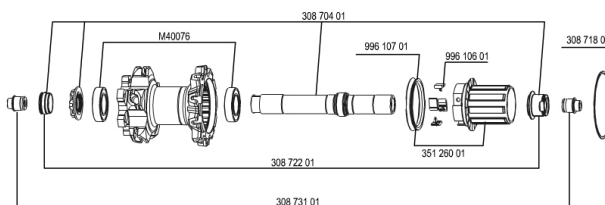

REFERENCES WHEELS

328484 CROSSMAX ST 013 DcIREAR12/9 328478 CROSSMAX ST 013 D6IREAR12/9

RIMS

&NBSP;:

35114013 KIT REAR CROSSMAX ST RIM

SPOKES

30864401 KIT 10 NDS M7/7 CROSSMAX ST 12/13 SPK 269mm

30864301 KIT 10 DS M7/7 CROSSMAX ST 12/13 SPK 239mm

HUB SHELLS

30870401 REAR QRM + AXLE KIT ITS4 135mm from 2012

99610701 ITS-4 FREEWHEEL SEAL

35126001 ITS-4 FREEWHEEL BODY + SEAL 2013 (NO PAWLS)

99610601 PAWLS KIT FOR ITS-4 (OR TS-2)

30871801 ELASTIC RING 56mm diam. ITS-4 20 SPOKES

M40076 HUB BEARINGS 17x30x7 6903 x 2

ADAPTERS

30873101 2 REAR REDUCERS 12/9,5mm 2012 ITS4 HUB

30872201 FRAME SUPPORT ITS-4 135mm REAR AXLE > 2012

MAVIC *Crossmax ST*

DELIVERED WITH

BX601 rear quick release	
BX601 rear quick release	
UST valve and accessories	
UST valve and accessories	
Front 15 mm adapters	
Front 15 mm adapters	
Rear QR adapters	
Rear QR adapters	
Rear 12x142mm adapters	
Rear 12x142mm adapters	
Specific disc bolts	
Specific disc bolts	
Computer magnet (front wheel)	
Computer magnet (front wheel)	
Multifonction adjustment wrench	
Multifonction adjustment wrench	
User guide	
User guide	