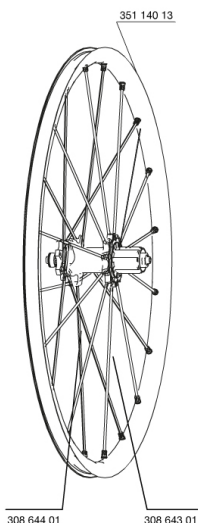

REFERENCES WHEELS

328484 CROSSMAX ST 013 DcIREAR12/9 328478 CROSSMAX ST 013 D6IREAR12/9

RIMS

&NBSP;:

35114013 KIT REAR CROSSMAX ST RIM

SPOKES

30864401 KIT 10 NDS M7/7 CROSSMAX ST 12/13 SPK 269mm

30864301 KIT 10 DS M7/7 CROSSMAX ST 12/13 SPK 239mm

HUB SHELLS

30870401 REAR QRM + AXLE KIT ITS4 135mm from 2012

99610701 ITS-4 FREEWHEEL SEAL

35126001 ITS-4 FREEWHEEL BODY + SEAL 2013 (NO PAWLS)

99610601 PAWLS KIT FOR ITS-4 (OR TS-2)

30871801 ELASTIC RING 56mm diam. ITS-4 20 SPOKES

M40076 HUB BEARINGS 17x30x7 6903 x 2

ADAPTERS

30873101 2 REAR REDUCERS 12/9,5mm 2012 ITS4 HUB

30872201 FRAME SUPPORT ITS-4 135mm REAR AXLE > 2012

MAVIC *Crossmax ST*

DELIVERED WITH

BX601 rear quick release	
BX601 rear quick release	
UST valve and accessories	
UST valve and accessories	
Front 15 mm adapters	
Front 15 mm adapters	
Rear QR adapters	
Rear QR adapters	
Rear 12x142mm adapters	
Rear 12x142mm adapters	
Specific disc bolts	
Specific disc bolts	
Computer magnet (front wheel)	
Computer magnet (front wheel)	
Multifonction adjustment wrench	
Multifonction adjustment wrench	
User guide	
User guide	