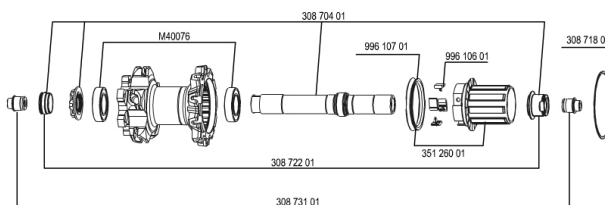

REFERENCES WHEELS

328484 CROSSMAX ST 013 DcIREAR12/9 328478 CROSSMAX ST 013 D6IREAR12/9

RIMS

&NBSP;:

35114013 KIT REAR CROSSMAX ST RIM

SPOKES

30864401 KIT 10 NDS M7/7 CROSSMAX ST 12/13 SPK 269mm
30864301 KIT 10 DS M7/7 CROSSMAX ST 12/13 SPK 239mm

HUB SHELLS

M40076 HUB BEARINGS 17x30x7 6903 x 2
30870401 REAR QRM + AXLE KIT ITS4 135mm from 2012
99610701 ITS-4 FREEWHEEL SEAL
35126001 ITS-4 FREEWHEEL BODY + SEAL 2013 (NO PAWLS)
99610601 PAWLS KIT FOR ITS-4 (OR TS-2)
30871801 ELASTIC RING 56mm diam. ITS-4 20 SPOKES

ADAPTERS

30873101 2 REAR REDUCERS 12/9,5mm 2012 ITS4 HUB
30872201 FRAME SUPPORT ITS-4 135mm REAR AXLE > 2012

MAVIC *Crossmax ST*

DELIVERED WITH

BX601 rear quick release	
BX601 rear quick release	
UST valve and accessories	
UST valve and accessories	
Front 15 mm adapters	
Front 15 mm adapters	
Rear QR adapters	
Rear QR adapters	
Rear 12x142mm adapters	
Rear 12x142mm adapters	
Specific disc bolts	
Specific disc bolts	
Computer magnet (front wheel)	
Computer magnet (front wheel)	
Multifonction adjustment wrench	
Multifonction adjustment wrench	
User guide	
User guide	