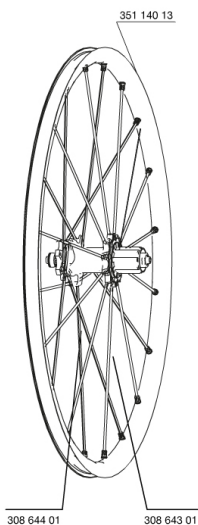

## REFERENCES WHEELS

328484 CROSSMAX ST 013 DcIREAR12/9

328478 CROSSMAX ST 013 D6IREAR12/9

### RIMS

&NBSP;:

35114013 KIT REAR CROSSMAX ST RIM

### SPOKES

30864301 KIT 10 DS M7/7 CROSSMAX ST 12/13 SPK 239mm

30864401 KIT 10 NDS M7/7 CROSSMAX ST 12/13 SPK 269mm

### HUB SHELLS

30871801 ELASTIC RING 56mm diam. ITS-4 20 SPOKES

M40076 HUB BEARINGS 17x30x7 6903 x 2

30870401 REAR QRM + AXLE KIT ITS4 135mm from 2012

99610701 ITS-4 FREEWHEEL SEAL

35126001 ITS-4 FREEWHEEL BODY + SEAL 2013 (NO PAWLS)