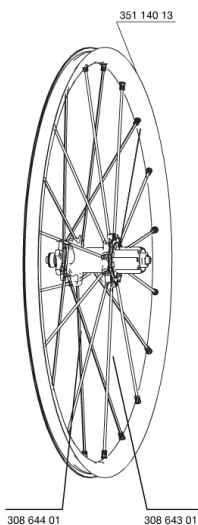

REFERENCES WHEELS

328484 CROSSMAX ST 013 DcIREAR12/9 328478 CROSSMAX ST 013 D6IREAR12/9

RIMS

&NBSP;:

35114013 KIT REAR CROSSMAX ST RIM

SPOKES

30864401 KIT 10 NDS M7/7 CROSSMAX ST 12/13 SPK 269mm
30864301 KIT 10 DS M7/7 CROSSMAX ST 12/13 SPK 239mm

HUB SHELLS

M40076 HUB BEARINGS 17x30x7 6903 x 2
30870401 REAR QRM + AXLE KIT ITS4 135mm from 2012
99610701 ITS-4 FREEWHEEL SEAL
35126001 ITS-4 FREEWHEEL BODY + SEAL 2013 (NO PAWLS)
99610601 PAWLS KIT FOR ITS-4 (OR TS-2)
30871801 ELASTIC RING 56mm diam. ITS-4 20 SPOKES

ADAPTERS

30873101 2 REAR REDUCERS 12/9,5mm 2012 ITS4 HUB
30872201 FRAME SUPPORT ITS-4 135mm REAR AXLE > 2012

MAVIC *Crossmax ST*

DELIVERED WITH

BX601 rear quick release	
BX601 rear quick release	
UST valve and accessories	
UST valve and accessories	
Front 15 mm adapters	
Front 15 mm adapters	
Rear QR adapters	
Rear QR adapters	
Rear 12x142mm adapters	
Rear 12x142mm adapters	
Specific disc bolts	
Specific disc bolts	
Computer magnet (front wheel)	
Computer magnet (front wheel)	
Multifonction adjustment wrench	
Multifonction adjustment wrench	
User guide	
User guide	