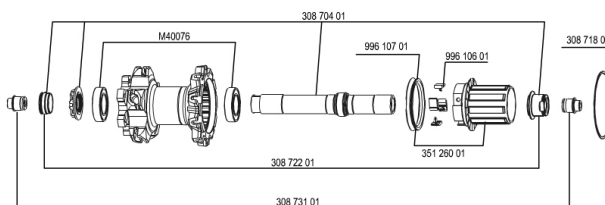

## REFERENCES WHEELS

328484 CROSSMAX ST 013 DcIREAR12/9

328478 CROSSMAX ST 013 D6IREAR12/9

### HUB SHELLS

30871801 ELASTIC RING 56mm diam. ITS-4 20 SPOKES

M40076 HUB BEARINGS 17x30x7 6903 x 2

30870401 REAR QRM + AXLE KIT ITS4 135mm from 2012

99610701 ITS-4 FREEWHEEL SEAL

35126001 ITS-4 FREEWHEEL BODY + SEAL 2013 (NO PAWLS)