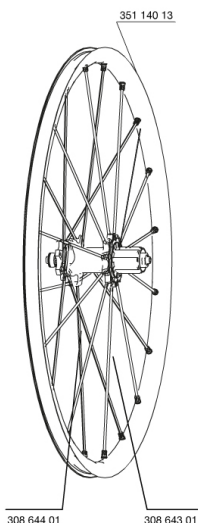

REFERENCES WHEELS

328484 CROSSMAX ST 013 DcIREAR12/9 328478 CROSSMAX ST 013 D6IREAR12/9

RIMS

&NBSP;:

35114013 KIT REAR CROSSMAX ST RIM

SPOKES

30864401 KIT 10 NDS M7/7 CROSSMAX ST 12/13 SPK 269mm

30864301 KIT 10 DS M7/7 CROSSMAX ST 12/13 SPK 239mm

HUB SHELLS

35126001 ITS-4 FREEWHEEL BODY + SEAL 2013 (NO PAWLS)

99610601 PAWLS KIT FOR ITS-4 (OR TS-2)

30871801 ELASTIC RING 56mm diam. ITS-4 20 SPOKES

M40076 HUB BEARINGS 17x30x7 6903 x 2

30870401 REAR QRM + AXLE KIT ITS4 135mm from 2012

99610701 ITS-4 FREEWHEEL SEAL

ADAPTERS

30872201 FRAME SUPPORT ITS-4 135mm REAR AXLE > 2012

30873101 2 REAR REDUCERS 12/9,5mm 2012 ITS4 HUB

MAVIC *Crossmax ST*

DELIVERED WITH

BX601 rear quick release	
BX601 rear quick release	
UST valve and accessories	
UST valve and accessories	
Front 15 mm adapters	
Front 15 mm adapters	
Rear QR adapters	
Rear QR adapters	
Rear 12x142mm adapters	
Rear 12x142mm adapters	
Specific disc bolts	
Specific disc bolts	
Computer magnet (front wheel)	
Computer magnet (front wheel)	
Multifonction adjustment wrench	
Multifonction adjustment wrench	
User guide	
User guide	