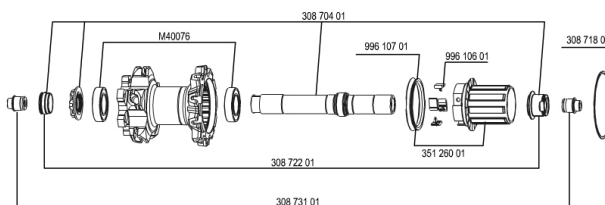

REFERENCES WHEELS

328484 CROSSMAX ST 013 DcIREAR12/9 328478 CROSSMAX ST 013 D6IREAR12/9

RIMS

&NBSP;:

35114013 KIT REAR CROSSMAX ST RIM

SPOKES

30864401 KIT 10 NDS M7/7 CROSSMAX ST 12/13 SPK 269mm

30864301 KIT 10 DS M7/7 CROSSMAX ST 12/13 SPK 239mm

HUB SHELLS

35126001 ITS-4 FREEWHEEL BODY + SEAL 2013 (NO PAWLS)

99610601 PAWLS KIT FOR ITS-4 (OR TS-2)

30871801 ELASTIC RING 56mm diam. ITS-4 20 SPOKES

M40076 HUB BEARINGS 17x30x7 6903 x 2

30870401 REAR QRM + AXLE KIT ITS4 135mm from 2012

99610701 ITS-4 FREEWHEEL SEAL

ADAPTERS

30872201 FRAME SUPPORT ITS-4 135mm REAR AXLE > 2012

30873101 2 REAR REDUCERS 12/9,5mm 2012 ITS4 HUB

MAVIC *Crossmax ST*

DELIVERED WITH

BX601 rear quick release	
BX601 rear quick release	
UST valve and accessories	
UST valve and accessories	
Front 15 mm adapters	
Front 15 mm adapters	
Rear QR adapters	
Rear QR adapters	
Rear 12x142mm adapters	
Rear 12x142mm adapters	
Specific disc bolts	
Specific disc bolts	
Computer magnet (front wheel)	
Computer magnet (front wheel)	
Multifonction adjustment wrench	
Multifonction adjustment wrench	
User guide	
User guide	