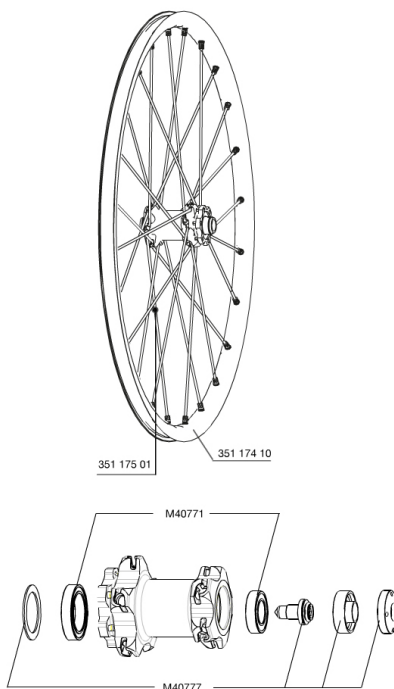

REFERENCES WHEELS**RIMS**

&NBSP;:

35117410	"KIT FRONT CROSSMAX ST 29"" RIM"
----------	----------------------------------

SPOKES

35117501	"KIT 12 FT M7/7 CROSSMAX ST 29"" SPK 292,5mm"
----------	---

HUB SHELLS

M40777	ASSEMBLY KIT FOR LEFTY WHEELS
M40771	BEARING KIT FOR LEFTY 50 & 60 HUB

CROSSMAX ST 29 Lefty 2014

Specifications

WHEEL WEIGHTS