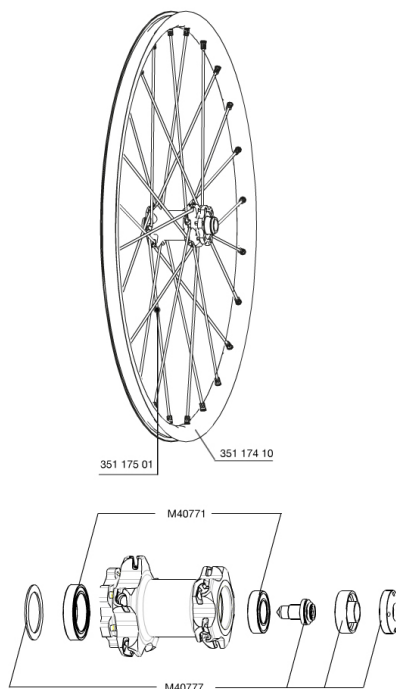

REFERENCES WHEELS**RIMS**

&NBSP;:

35117410	"KIT FRONT CROSSMAX ST 29"" RIM"
----------	----------------------------------

SPOKES

35117501	"KIT 12 FT M7/7 CROSSMAX ST 29"" SPK 292,5mm"
----------	---

HUB SHELLS

M40777	ASSEMBLY KIT FOR LEFTY WHEELS
M40771	BEARING KIT FOR LEFTY 50 & 60 HUB

CROSSMAX ST 29 Lefty 2014

Specifications

WHEEL WEIGHTS