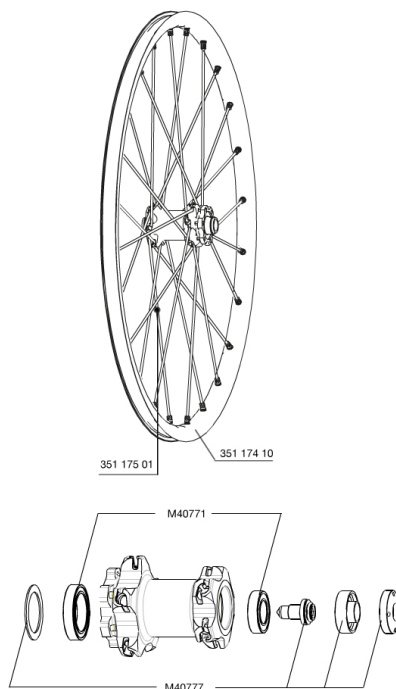

## REFERENCES WHEELS

**RIMS**

&amp;NBSP;:

35117410	"KIT FRONT CROSSMAX ST 29"" RIM"
----------	----------------------------------

**SPOKES**

35117501	"KIT 12 FT M7/7 CROSSMAX ST 29"" SPK 292,5mm"
----------	---

**HUB SHELLS**

M40777	ASSEMBLY KIT FOR LEFTY WHEELS
M40771	BEARING KIT FOR LEFTY 50 & 60 HUB

# ***CROSSMAX ST 29 Lefty 2014***

## ***Specifications***

WHEEL WEIGHTS