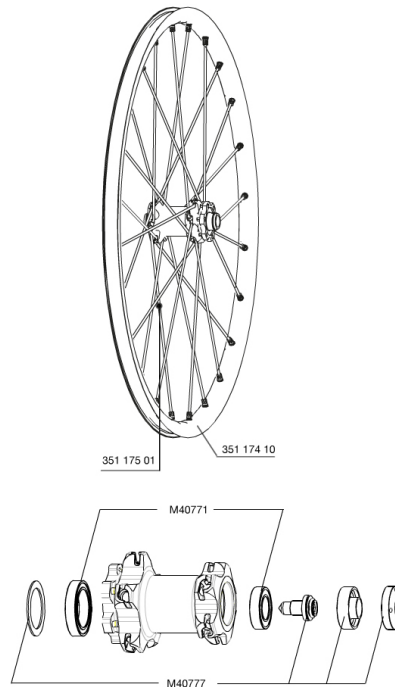

REFERENCES WHEELS**RIMS**

&NBSP;:

35117410	"KIT FRONT CROSSMAX ST 29"" RIM"
----------	----------------------------------

SPOKES

35117501	"KIT 12 FT M7/7 CROSSMAX ST 29"" SPK 292,5mm"
----------	-----------------------------------------------

HUB SHELLS

M40777	ASSEMBLY KIT FOR LEFTY WHEELS
M40771	BEARING KIT FOR LEFTY 50 & 60 HUB

CROSSMAX ST 29 Lefty 2014

Specifications

WHEEL WEIGHTS