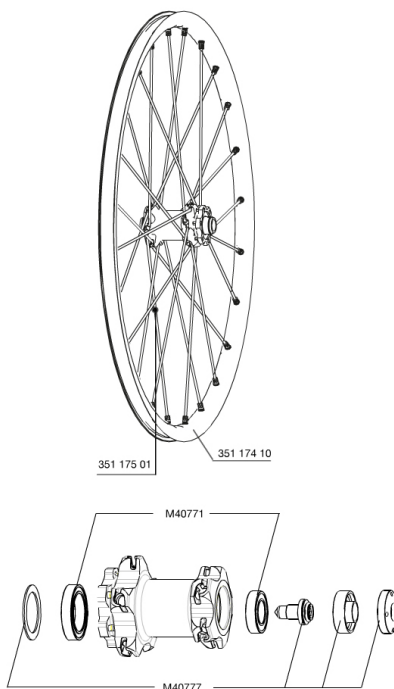

REFERENCES WHEELS

**RIMS**

&NBSP;:

35117410	"KIT FRONT CROSSMAX ST 29"" RIM"
----------	----------------------------------

SPOKES

35117501	"KIT 12 FT M7/7 CROSSMAX ST 29"" SPK 292,5mm"
----------	---

HUB SHELLS

M40777	ASSEMBLY KIT FOR LEFTY WHEELS
M40771	BEARING KIT FOR LEFTY 50 & 60 HUB

CROSSMAX ST 29 Lefty 2014

Specifications

WHEEL WEIGHTS