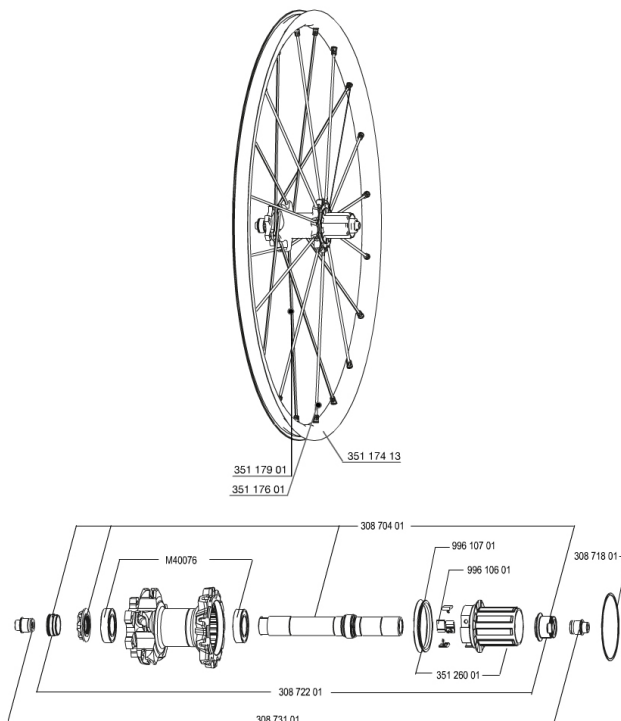

RÉFÉRENCES ROUES

**JANTES**

&NBSP;:

35117413	"REAR CROSSMAX ST 29"" RIM"
----------	-----------------------------

**RAYONS**

35117901	"10 SPOKES M7/7 NDRV BLK CROSSMAX ST 29"" 300,5mm"
35117601	"11 SPOKES M7/7 DRV BLK CROSSMAX ST 29"" 270,5mm"

**MOYEUX**

30870401	REAR AXLE KIT ITS4 135mm D6T/DCL 2012
99610701	JOINT A LEVRE ITS4
35126001	ITS-4 FREEWHEEL BODY + SEAL 2013 (WITHOUT PAWLS)
30871801	ELASTIC RING 56mm diam.
99610601	KIT CLIQUETS ITS4

**ADAPTATEURS**

30873101	2 REAR REDUCERS 12/9,5mm 2012 ITS4 HUB
30872201	FORK REST ITS-4 135mm REAR AXLE > 2012

## ***Spécifications***

POIDS ROUES