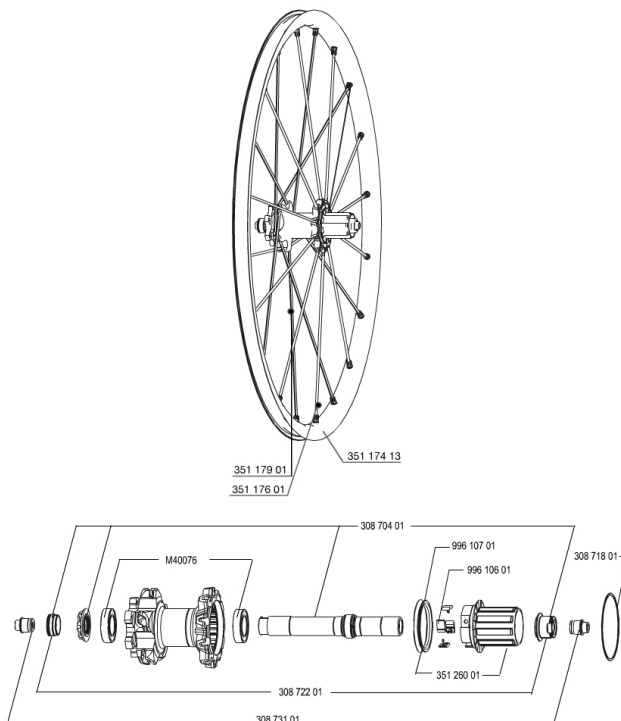

REFERENZEN RÄDER

RIMS

&NBSP;:

35117413	"REAR CROSSMAX ST 29"" RIM"
----------	-----------------------------

SPOKES

35117601	"11 SPOKES M7/7 DRV BLK CROSSMAX ST 29"" 270,5mm"
35117901	"10 SPOKES M7/7 NDRV BLK CROSSMAX ST 29"" 300,5mm"

HUB SHELLS

35126001	ITS-4 FREEWHEEL BODY + SEAL 2013 (WITHOUT PAWLS)
30871801	ELASTIC RING 56mm diam.
99610601	ITS4 PAWLS KIT
30870401	REAR AXLE KIT ITS4 135mm D6T/DCL 2012
99610701	ITS4 SEAL

ADAPTERS

30873101	2 REAR REDUCERS 12/9,5mm 2012 ITS4 HUB
30872201	FORK REST ITS-4 135mm REAR AXLE > 2012

CROSSMAX ST 29 Lefty 2014

Specifications

RADGEWICHTE