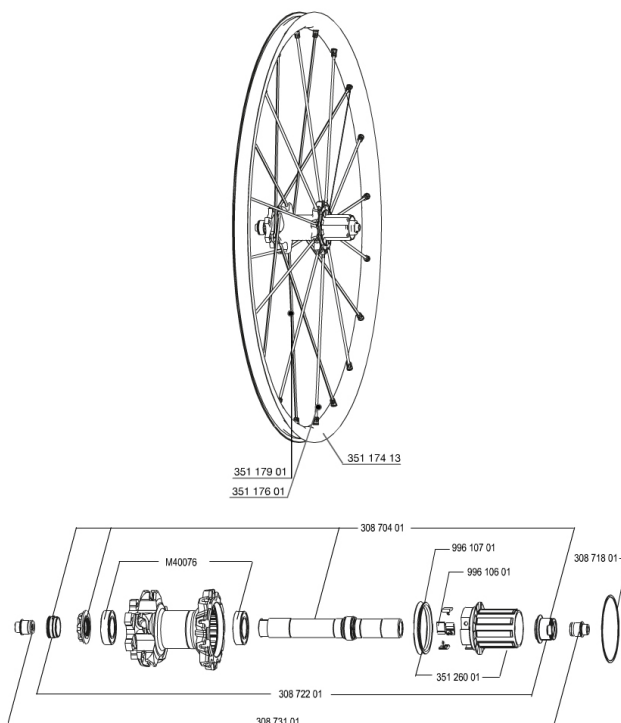

REFERENCES WHEELS

RIMS

&NBSP;:

35117413	"KIT REAR CROSSMAX ST 29"" RIM"
----------	---------------------------------

SPOKES

35117901	"KIT 10 NDS M7/7 CROSSMAX ST 29"" SPK 300,5mm"
35117601	"KIT 10 DS M7/7 CROSSMAX ST 29"" SPK 270,5mm"

HUB SHELLS

99610701	ITS-4 FREEWHEEL SEAL
35126001	ITS-4 FREEWHEEL BODY + SEAL 2013 (NO PAWLS)
30871801	ELASTIC RING 56mm diam. ITS-4 20 SPOKES
99610601	PAWLS KIT FOR ITS-4 (OR TS-2)
30870401	REAR QRM + AXLE KIT ITS4 135mm from 2012

ADAPTERS

30872201	FRAME SUPPORT ITS-4 135mm REAR AXLE > 2012
30873101	2 REAR REDUCERS 12/9,5mm 2012 ITS4 HUB

CROSSMAX ST 29 Lefty 2014

Specifications

WHEEL WEIGHTS