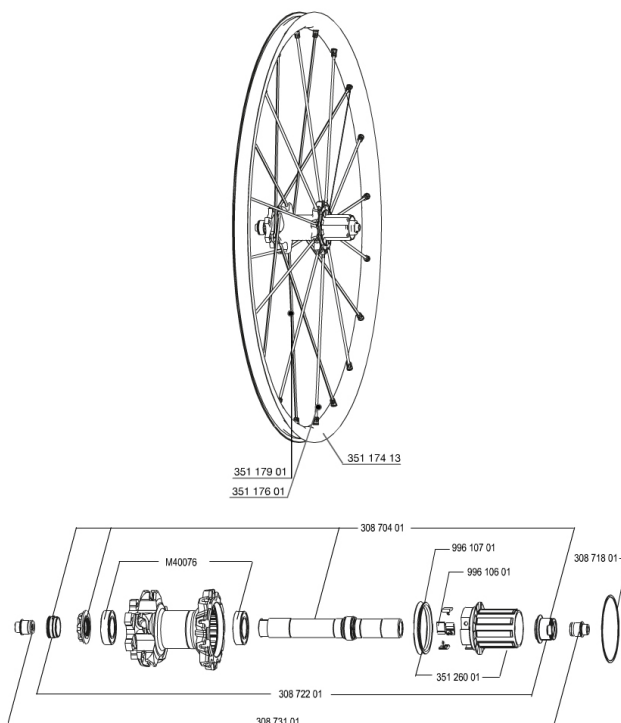

REFERENCES WHEELS

**RIMS**

&NBSP;:

|          |                                 |
|----------|---------------------------------|
| 35117413 | "KIT REAR CROSSMAX ST 29"" RIM" |
|----------|---------------------------------|

**SPOKES**

|          |  |
|----------|--|
| 35117901 | "KIT 10 NDS M7/7 CROSSMAX ST 29"" SPK 300,5mm" |
| 35117601 | "KIT 10 DS M7/7 CROSSMAX ST 29"" SPK 270,5mm"  |

**HUB SHELLS**

|          |   |
|----------|---|
| 99610701 | ITS-4 FREEWHEEL SEAL                        |
| 35126001 | ITS-4 FREEWHEEL BODY + SEAL 2013 (NO PAWLS) |
| 30871801 | ELASTIC RING 56mm diam. ITS-4 20 SPOKES     |
| 99610601 | PAWLS KIT FOR ITS-4 (OR TS-2)               |
| 30870401 | REAR QRM + AXLE KIT ITS4 135mm from 2012    |

# CROSSMAX ST 29 Lefty 2014

## *Specifications*

WHEEL WEIGHTS