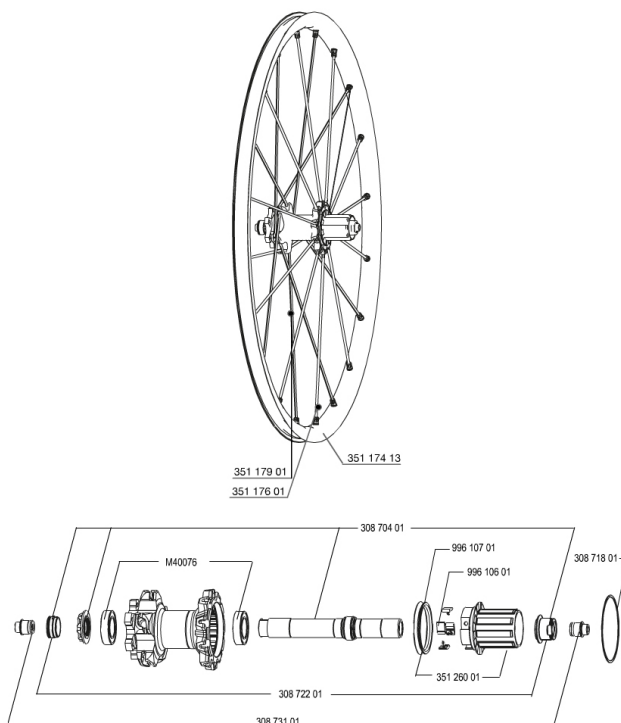

REFERENCES WHEELS

RIMS

&NBSP;:

35117413	"KIT REAR CROSSMAX ST 29"" RIM"
----------	---------------------------------

SPOKES

35117901	"KIT 10 NDS M7/7 CROSSMAX ST 29"" SPK 300,5mm"
35117601	"KIT 10 DS M7/7 CROSSMAX ST 29"" SPK 270,5mm"

HUB SHELLS

30870401	REAR QRM + AXLE KIT ITS4 135mm from 2012
99610701	ITS-4 FREEWHEEL SEAL
35126001	ITS-4 FREEWHEEL BODY + SEAL 2013 (NO PAWLS)
30871801	ELASTIC RING 56mm diam. ITS-4 20 SPOKES
99610601	PAWLS KIT FOR ITS-4 (OR TS-2)

ADAPTERS

30873101	2 REAR REDUCERS 12/9,5mm 2012 ITS4 HUB
30872201	FRAME SUPPORT ITS-4 135mm REAR AXLE > 2012

CROSSMAX ST 29 Lefty 2014

Specifications

WHEEL WEIGHTS