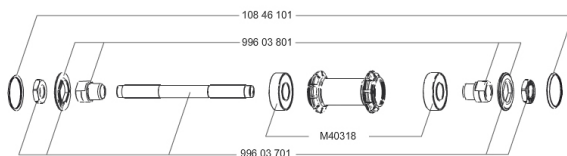

REFERENCES WHEELS

329365	Aksium S014 23WhM11PRWTS	329362	Aksium S014 23WhFRTWTS
353613	Aksium S014 25WhFRT WTS	353616	Aksium S014 23RedFRT WTS

Aksium 23   Aksium 25
White: 355 704 23   White: 355 707 23
Red : 355 706 23

RIMS

&NBSP;:

30860915	KIT FRONT/REAR BLACK/RED RIM AKSIUM S 14
30860815	KIT FRONT/REAR BLACK/WHITE RIM AKSIUM S 14

SPOKES

10844901	KIT 10 FT KSYRIUM EQ S/FT+NDS AKSIUM SPK 285mm - while stock
V4160101	Kit 10 stainless spokes 285 Ft Ksyrium Equipe S/Ft & NDS Aks

HUB SHELLS

99603701	FRONT AXLE QRM ROAD 2008
99603901	REAR AXLE QRM ROAD 2008
M40318	KIT 2 HUB BEARINGS 6001
N/A	HUB BODY
99603801	SHORT EXPENSIBLE BEARING SUPPORTS > 2008

MAINTENANCE

12738501	Road Innertube Presta 48mm

TYRES

35570623	Aksion 014 Red 23
35570423	Aksion 014 White 23