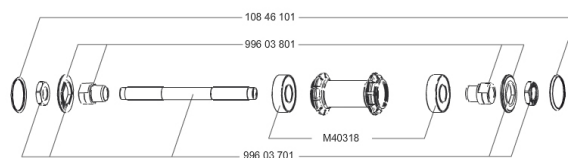

127 385 01

108 449 01

White: 308 608 15
Red: 308 609 15

RIMS

&NBSP;:

30860915	KIT FRONT/REAR BLACK/RED RIM AKSIUM S 14
30860815	KIT FRONT/REAR BLACK/WHITE RIM AKSIUM S 14

SPOKES

10844901	KIT 10 FT KSYRIUM EQ S/FT+NDS AKSIUM SPK 285mm - while stock
V4160101	Kit 10 stainless spokes 285 Ft Ksyrium Equipe S/Ft & NDS Aks

TYRES

35570623	Aksion 014 Red 23
35570423	Aksion 014 White 23

MAVIC *Aksium S***DELIVERED WITH**

BR101 quick releases	
Rim tape	
User guide	

Specifications**RIMS**

- **Material** : 6106 Aluminum
- **Height** : 24 mm
- **Joint** : sleeved
- **Drilling** : traditional with H2 reinforcement
- **Brake track** : UB Control
- **Valve hole diameter** : 6.5 mm
- **Tyre** : clincher
- **ETRTO size** : 622x15C
- **Recommended tyre sizes** : 19 to 32 mm

SPOKES

- **Material** : steel
- **Shape** : straight pull, bladed
- **Nipples** : brass, ABS
- **Count** : 20 front and rear
- **Lacing** : radial front and rear non-drive side, crossed 2 rear drive side