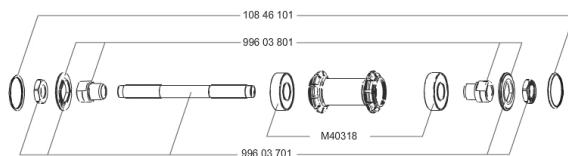

REFERENCES WHEELS

329365	Aksium S014 23WhM11PRWTS	329362	Aksium S014 23WhFRTWTS
353613	Aksium S014 25WhFRT WTS	353616	Aksium S014 23RedFRT WTS

Aksium 23   Aksium 25
White: 355 704 23   White: 355 707 23
Red : 355 706 23

RIMS

&NBSP;:

30860915	KIT FRONT/REAR BLACK/RED RIM AKSIUM S 14
30860815	KIT FRONT/REAR BLACK/WHITE RIM AKSIUM S 14

SPOKES

10844901	KIT 10 FT KSYRIUM EQ S/FT+NDS AKSIUM SPK 285mm - while stock
V4160101	Kit 10 stainless spokes 285 Ft Ksyrium Equipe S/Ft & NDS Aks

HUB SHELLS

99603801	SHORT EXPENSIBLE BEARING SUPPORTS > 2008
99603701	FRONT AXLE QRM ROAD 2008
99603901	REAR AXLE QRM ROAD 2008
M40318	KIT 2 HUB BEARINGS 6001
N/A	HUB BODY

MAINTENANCE

12738501	Road Innertube Presta 48mm

TYRES

35570623	Aksion 014 Red 23
35570423	Aksion 014 White 23