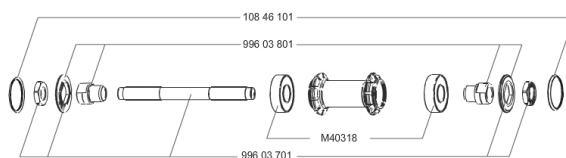

REFERENCES WHEELS

329365	Aksium S014 23WhM11PRWTS	329362	Aksium S014 23WhFRTWTS
353613	Aksium S014 25WhFRT WTS	353616	Aksium S014 23RedFRT WTS

Aksium 23   Aksium 25
White: 355 704 23   White: 355 707 23
Red : 355 706 23

127 385 01

108 449 01

White: 308 608 15
Red: 308 609 15

RIMS

&NBSP;:

30860915	KIT FRONT/REAR BLACK/RED RIM AKSIUM S 14
30860815	KIT FRONT/REAR BLACK/WHITE RIM AKSIUM S 14

SPOKES

10844901	KIT 10 FT KSYRIUM EQ S/FT+NDS AKSIUM SPK 285mm - while stock
V4160101	Kit 10 stainless spokes 285 Ft Ksyrium Equipe S/Ft & NDS Aks

HUB SHELLS

99603701	FRONT AXLE QRM ROAD 2008
99603901	REAR AXLE QRM ROAD 2008
M40318	KIT 2 HUB BEARINGS 6001
N/A	HUB BODY
99603801	SHORT EXPENSIBLE BEARING SUPPORTS > 2008

MAINTENANCE

12738501	Road Innertube Presta 48mm

TYRES

35570623	Aksion 014 Red 23
35570423	Aksion 014 White 23