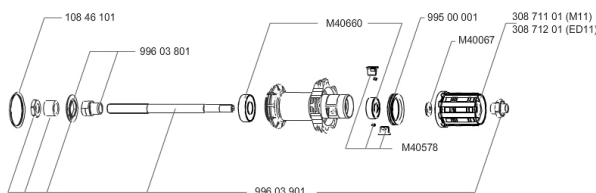

参照ホイール

329364	Aksium S014 23WhED11WTS	353618	Aksium S014 23RedED11 WTS
329365	Aksium S014 23WhM11PRWTS	329363	Aksium S014 23WhM11WTS
353614	Aksium S014 25WhM11WTS	353617	Aksium S014 23RedM11WTS
353615	Aksium S014 25WhED11WTS		

RIMS

&NBSP;:

30860915	FR/RE.BLACK/RED RIM AKSIUM 12
30860815	FR/RE.BLACK/WHITE RIM AKSIUM 12

SPOKES

10844901	KIT 10 FT KSYRIUM EQ S/FT+NDS AKSIUM SPK 285mm - while stock
V4160101	Kit 10 stainless spokes 285 Ft Ksyrium Equipe S/Ft & NDS Aks
10845001	10 BLACK REAR FW AKSIUM 010 SPOKES 298mm

HUB SHELLS

M40660	REAR HUB 608+6001 BEARINGS
M40067	10 SPACERS FRW/HUB BODY
30871201	FTS-L FREEWHEEL BODY ED11 2013 (8 or 9mm axle compatible)
99603901	REAR AXLE KSYRIUM EQUIPE 08
99500001	FTSL/FTSX FREEHUB BODY SEAL
99603801	SHORT EXPENSIBLE BEARING SUPPORTS > 2008
M40578	FTSL PAWLS KIT (ROAD WHEELS)

MAINTENANCE

12738501	Road Innertube Presta 48mm

TYRES

35570423	Aksion 014 White 23
35570623	Aksion 014 Red 23