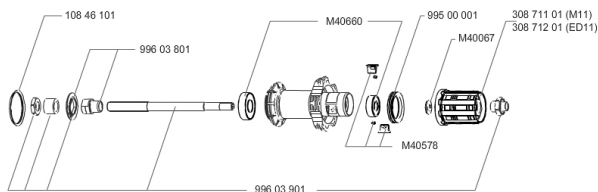

REFERENCES WHEELS

329364	Aksium S014 23WhED11WTS	353618	Aksium S014 23RedED11 WTS
329365	Aksium S014 23WhM11PRWTS	329363	Aksium S014 23WhM11WTS
353614	Aksium S014 25WhM11WTS	353617	Aksium S014 23RedM11WTS
353615	Aksium S014 25WhED11WTS		

RIMS

&NBSP;:

30860815	KIT FRONT/REAR BLACK/WHITE RIM AKSIUM S 14
30860915	KIT FRONT/REAR BLACK/RED RIM AKSIUM S 14

SPOKES

10845001	KIT 10 DS AKSIUM STEEL AERO SPOKES 299mm
10844901	KIT 10 FT KSYRIUM EQ S/FT+NDS AKSIUM SPK 285mm - while stock
V4160101	Kit 10 stainless spokes 285 Ft Ksyrium Equipe S/Ft & NDS Aks

HUB SHELLS

99603901	REAR AXLE QRM ROAD 2008
99500001	FTSL/FTSX FREEHUB BODY SEAL
99603801	SHORT EXPENSIBLE BEARING SUPPORTS > 2008
M40578	FTSL PAWLS KIT (ROAD WHEELS)
M40660	REAR HUB 608+6001 BEARINGS
M40067	INTERNAL FREEWHEEL SPACER FTSL/FTSX
30871201	FTS-L ROAD FREEWHEEL BODY ED11 8/9 compatible

MAINTENANCE

12738501	Road Innertube Presta 48mm

TYRES

35570623	Aksion 014 Red 23
35570423	Aksion 014 White 23