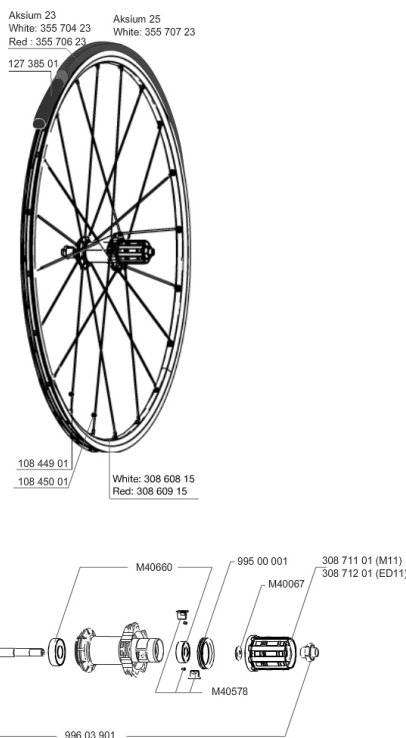

REFERENCES WHEELS

329364	Aksium S014 23WhED11WTS	353618	Aksium S014 23RedED11 WTS
329365	Aksium S014 23WhM11PRWTS	329363	Aksium S014 23WhM11WTS
353614	Aksium S014 25WhM11WTS	353617	Aksium S014 23RedM11WTS
353615	Aksium S014 25WhED11WTS		

Specifications**RIMS**

- **Material** : 6106 Aluminum
- **Height** : 24 mm
- **Joint** : sleeved
- **Drilling** : traditional with H2 reinforcement
- **Brake track** : UB Control
- **Valve hole diameter** : 6.5 mm
- **Tyre** : clincher
- **ETRTO size** : 622x15C
- **Recommended tyre sizes** : 19 to 32 mm

SPOKES

- **Material** : steel
- **Shape** : straight pull, bladed
- **Nipples** : brass, ABS
- **Count** : 20 front and rear
- **Lacing** : radial front and rear non-drive side, crossed 2 rear drive side

WHEEL HUB

- **Axle material** : steel
- Sealed cartridge bearings
- **Freewheel** : FTS-L steel

WHEEL WEIGHTS

Wheel weight 935