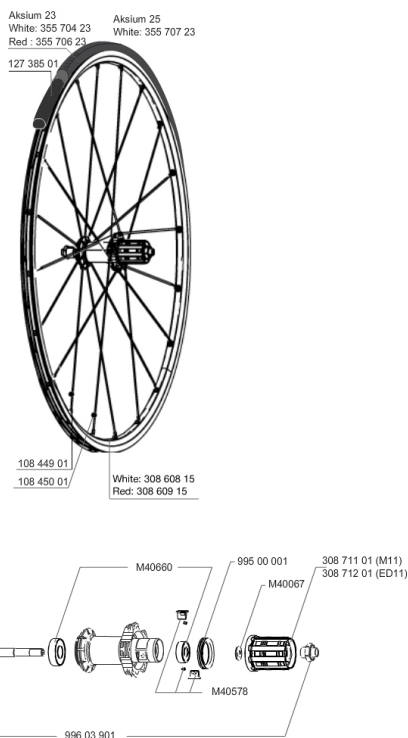

REFERENCES WHEELS

329364	Aksium S014 23WhED11WTS	353618	Aksium S014 23RedED11 WTS
329365	Aksium S014 23WhM11PRWTS	329363	Aksium S014 23WhM11WTS
353614	Aksium S014 25WhM11WTS	353617	Aksium S014 23RedM11WTS
353615	Aksium S014 25WhED11WTS		

Specifications**RIMS**

- **Material** : 6106 Aluminum
- **Height** : 24 mm
- **Joint** : sleeved
- **Drilling** : traditional with H2 reinforcement
- **Brake track** : UB Control
- **Valve hole diameter** : 6.5 mm
- **Tyre** : clincher
- **ETRTO size** : 622x15C
- **Recommended tyre sizes** : 19 to 32 mm

SPOKES

- **Material** : steel
- **Shape** : straight pull, bladed
- **Nipples** : brass, ABS
- **Count** : 20 front and rear
- **Lacing** : radial front and rear non-drive side, crossed 2 rear drive side

WHEEL HUB

- **Axle material** : steel
- Sealed cartridge bearings
- **Freewheel** : FTS-L steel

WHEEL WEIGHTS

Wheel weight 935