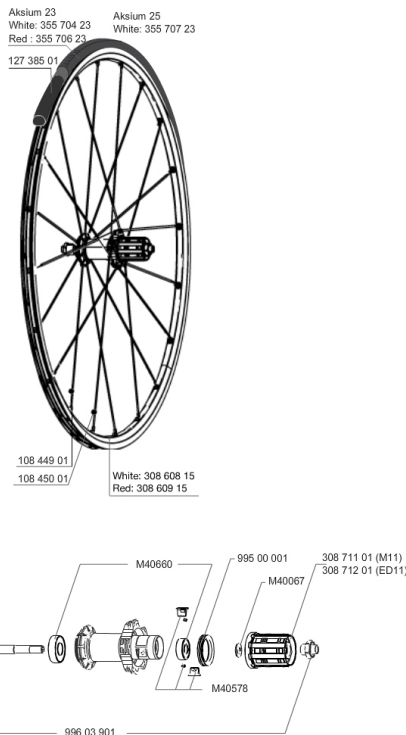

REFERENCES WHEELS

329364	Aksium S014 23WhED11WTS	353618	Aksium S014 23RedED11 WTS
329365	Aksium S014 23WhM11PRWTS	329363	Aksium S014 23WhM11WTS
353614	Aksium S014 25WhM11WTS	353617	Aksium S014 23RedM11WTS
353615	Aksium S014 25WhED11WTS		

Specifications**RIMS**

- **Material** : 6106 Aluminum
- **Height** : 24 mm
- **Joint** : sleeved
- **Drilling** : traditional with H2 reinforcement
- **Brake track** : UB Control
- **Valve hole diameter** : 6.5 mm
- **Tyre** : clincher
- **ETRTO size** : 622x15C
- **Recommended tyre sizes** : 19 to 32 mm

SPOKES

- **Material** : steel
- **Shape** : straight pull, bladed
- **Nipples** : brass, ABS
- **Count** : 20 front and rear
- **Lacing** : radial front and rear non-drive side, crossed 2 rear drive side

WHEEL HUB

- **Axle material** : steel
- Sealed cartridge bearings
- **Freewheel** : FTS-L steel

WHEEL WEIGHTS

Wheel weight 935