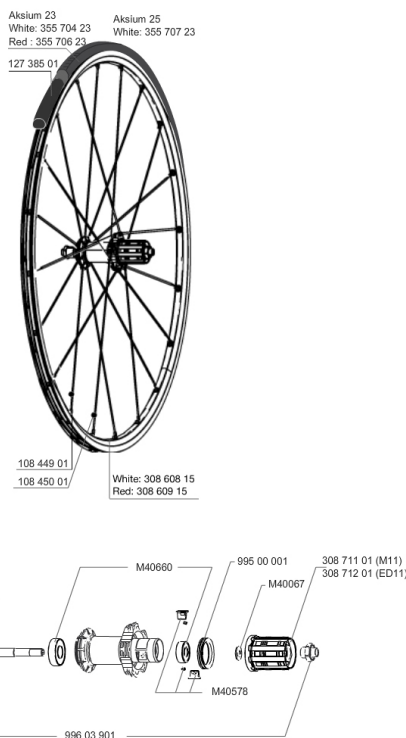

## REFERENCES WHEELS

329364	Aksium S014 23WhED11WTS	353618	Aksium S014 23RedED11 WTS
329365	Aksium S014 23WhM11PRWTS	329363	Aksium S014 23WhM11WTS
353614	Aksium S014 25WhM11WTS	353617	Aksium S014 23RedM11WTS
353615	Aksium S014 25WhED11WTS		

## TYRES

35570423	Aksion 014 White 23
35570623	Aksion 014 Red 23

**MAVIC** **Aksium S****DELIVERED WITH**

BR101 quick releases	
Rim tape	
User guide	

**Specifications****RIMS**

- **Material** : 6106 Aluminum
- **Height** : 24 mm
- **Joint** : sleeved
- **Drilling** : traditional with H2 reinforcement
- **Brake track** : UB Control
- **Valve hole diameter** : 6.5 mm
- **Tyre** : clincher
- **ETRTO size** : 622x15C
- **Recommended tyre sizes** : 19 to 32 mm

**SPOKES**

- **Material** : steel
- **Shape** : straight pull, bladed
- **Nipples** : brass, ABS
- **Count** : 20 front and rear
- **Lacing** : radial front and rear non-drive side, crossed 2 rear drive side

**WHEEL HUB**

- **Axle material** : steel
- Sealed cartridge bearings
- **Freewheel** : FTS-L steel

**WHEEL WEIGHTS**

Wheel weight 935