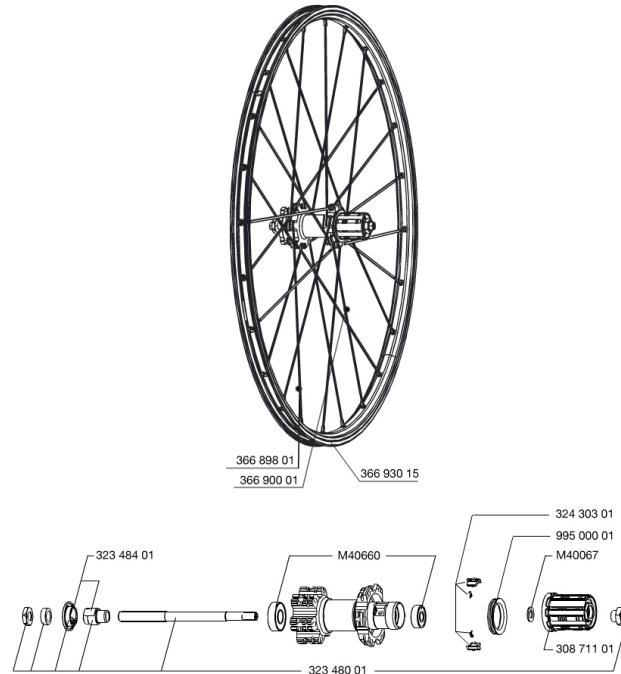

REFERENCES WHEELS

354035 CROSSONE 26 REAR

RIMS

&NBSP;:

| | | |
|---|----------|------------------------------------|
| 1 | 36693015 | "KIT FRONT/REAR CROSSONE 26"" RIM" |
|---|----------|------------------------------------|

DELIVERED WITH

| | |
|----------------------|--|
| BR101 quick releases | |
| Rim tape | |
| Valve reducer | |
| User guide | |

Specifications
RIMS

- **Material** : 6106 Aluminum
 - **Joint** : pinned
 - **Drilling** : traditional
- Disc brake specific profile
- **Valve hole diameter** : 8,5 mm with pop off reducer
 - **Tyre** : tubetype
 - **Internal width** : 19 mm
 - **ETRTO size 26"** : 559x19C
 - **ETRTO size 650b/27.5"** : 584x19c
 - **ETRTO size 29"** : 622x19C
 - **Recommended tyre sizes** : 1.5 to 2.3

SPOKES

- **Material** : steel
- **Shape** : straight pull, round
- **Nipples** : brass, ABS
- **Count** : 24 front and rear
- **Lacing** : front and rear crossed 2

WHEEL HUB

- **Front and rear bodies** : aluminum
 - **Body** : aluminum
 - **Axle material** : steel
- Sealed cartridge bearings
- **Freewheel** : FTS-X steel

WHEEL WEIGHTS

Wheel weight
 Weight Rear 26": 1035
 Weight Rear 27.5": 1090
 Weight Rear 29": 1135