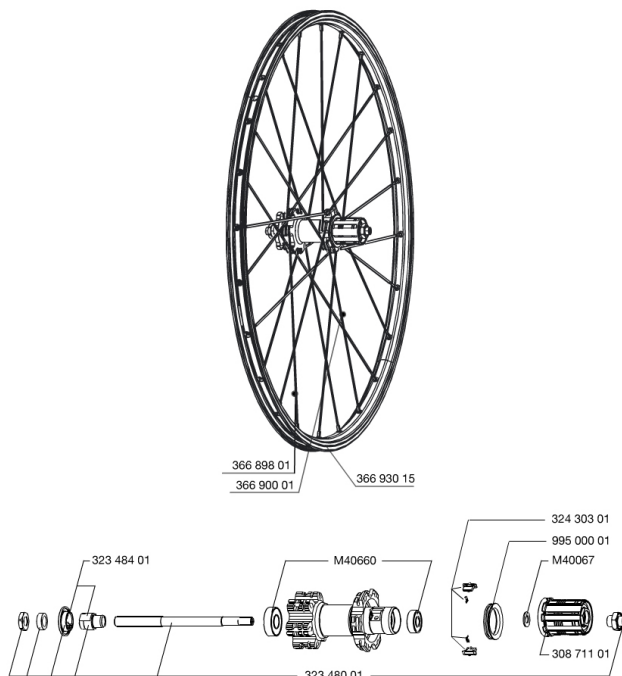

REFERENCES WHEELS

354035 CROSSONE 26 REAR

RIMS

&NBSP;:

| | | |
|----------|----------|------------------------------------|
| 1 | 36693015 | "KIT FRONT/REAR CROSSONE 26"" RIM" |
|----------|----------|------------------------------------|

DELIVERED WITH

| | |
|----------------------|--|
| BR101 quick releases | |
| Rim tape | |
| Valve reducer | |
| User guide | |

Specifications
RIMS

- **Material** : 6106 Aluminum
 - **Joint** : pinned
 - **Drilling** : traditional
- Disc brake specific profile
- **Valve hole diameter** : 8,5 mm with pop off reducer
 - **Tyre** : tubetype
 - **Internal width** : 19 mm
 - **ETRTO size 26"** : 559x19C
 - **ETRTO size 650b/27.5"** : 584x19c
 - **ETRTO size 29"** : 622x19C
 - **Recommended tyre sizes** : 1.5 to 2.3

SPOKES

- **Material** : steel
- **Shape** : straight pull, round
- **Nipples** : brass, ABS
- **Count** : 24 front and rear
- **Lacing** : front and rear crossed 2

WHEEL HUB

- **Front and rear bodies** : aluminum
 - **Body** : aluminum
 - **Axle material** : steel
- Sealed cartridge bearings
- **Freewheel** : FTS-X steel

WHEEL WEIGHTS

Wheel weight
 Weight Rear 26": 1035
 Weight Rear 27.5": 1090
 Weight Rear 29": 1135