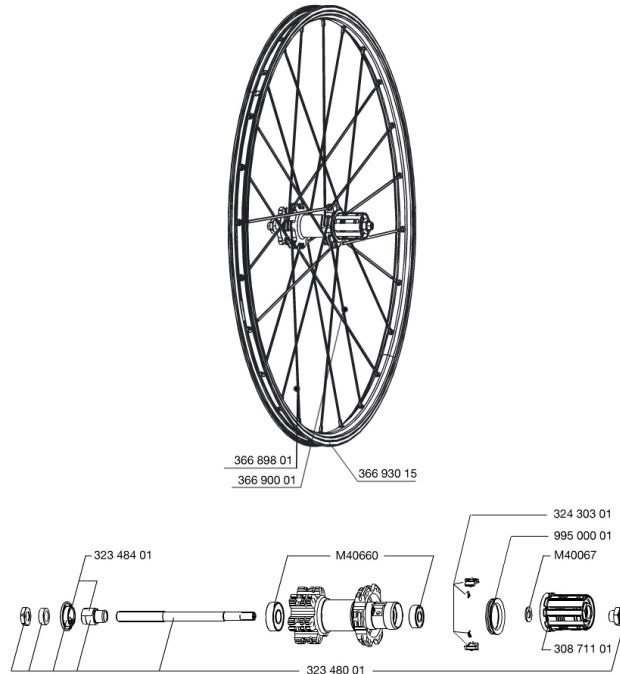

REFERENCES WHEELS

354035 CROSSONE 26 REAR

RIMS

&NBSP;:

1	36693015	"KIT FRONT/REAR CROSSONE 26"" RIM"
---	----------	------------------------------------

SPOKES

2	36689801	KIT 12 FT/NDS CROSSONE SPK 264mm
3	36690001	KIT 12 DRIVE SIDE CROSSRONE/CROSSRIDE FTSL/FTSX SPOKE 262mm

DELIVERED WITH

BR101 quick releases	
Rim tape	
Valve reducer	
User guide	

Specifications
RIMS

- **Material** : 6106 Aluminum
 - **Joint** : pinned
 - **Drilling** : traditional
- Disc brake specific profile
- **Valve hole diameter** : 8,5 mm with pop off reducer
 - **Tyre** : tubetype
 - **Internal width** : 19 mm
 - **ETRTO size 26"** : 559x19C
 - **ETRTO size 650b/27.5"** : 584x19c
 - **ETRTO size 29"** : 622x19C
 - **Recommended tyre sizes** : 1.5 to 2.3

SPOKES

- **Material** : steel
- **Shape** : straight pull, round
- **Nipples** : brass, ABS
- **Count** : 24 front and rear
- **Lacing** : front and rear crossed 2

WHEEL HUB

- **Front and rear bodies** : aluminum
 - **Body** : aluminum
 - **Axle material** : steel
- Sealed cartridge bearings
- **Freewheel** : FTS-X steel

WHEEL WEIGHTS

Wheel weight
 Weight Rear 26": 1035
 Weight Rear 27.5": 1090
 Weight Rear 29": 1135