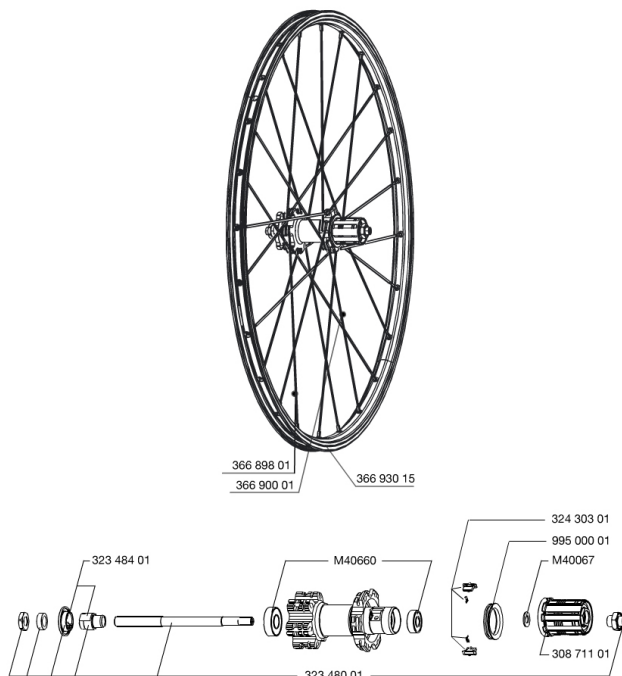

REFERENCES WHEELS

354035 CROSSONE 26 REAR

RIMS

&NBSP;:

1	36693015	"KIT FRONT/REAR CROSSONE 26"" RIM"
---	----------	------------------------------------

SPOKES

2	36689801	KIT 12 FT/NDS CROSSONE SPK 264mm
3	36690001	KIT 12 DRIVE SIDE CROSSRONE/CROSSRIDE FT SX SPOKE 262mm

DELIVERED WITH

BR101 quick releases	
Rim tape	
Valve reducer	
User guide	

Specifications
RIMS

- **Material** : 6106 Aluminum
 - **Joint** : pinned
 - **Drilling** : traditional
- Disc brake specific profile
- **Valve hole diameter** : 8,5 mm with pop off reducer
 - **Tyre** : tubetype
 - **Internal width** : 19 mm
 - **ETRTO size 26"** : 559x19C
 - **ETRTO size 650b/27.5"** : 584x19c
 - **ETRTO size 29"** : 622x19C
 - **Recommended tyre sizes** : 1.5 to 2.3

SPOKES

- **Material** : steel
- **Shape** : straight pull, round
- **Nipples** : brass, ABS
- **Count** : 24 front and rear
- **Lacing** : front and rear crossed 2

WHEEL HUB

- **Front and rear bodies** : aluminum
 - **Body** : aluminum
 - **Axle material** : steel
- Sealed cartridge bearings
- **Freewheel** : FTS-X steel

WHEEL WEIGHTS

Wheel weight
 Weight Rear 26": 1035
 Weight Rear 27.5": 1090
 Weight Rear 29": 1135