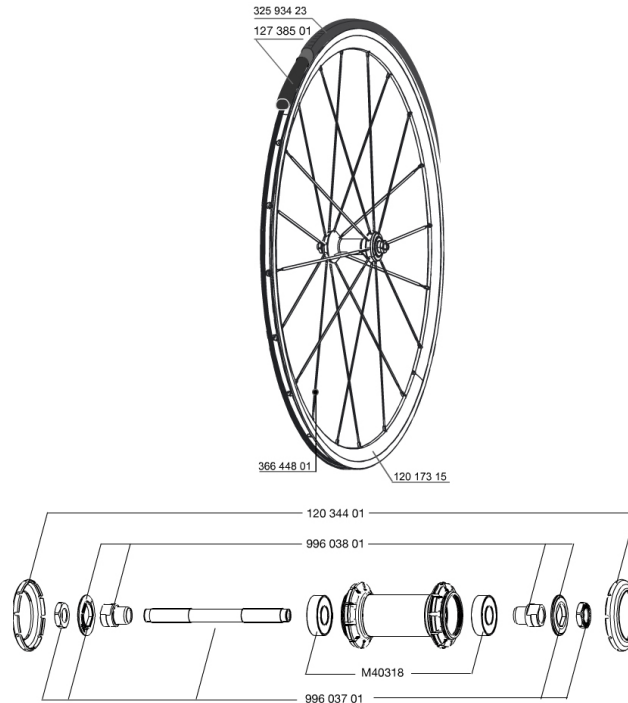

REFERENZEN RÄDER

354024 CROSSONE 29 FRT

RIMS

&NBSP;;

1	36693215	"FRONT/REAR CROSSONE 29" RIM"
---	----------	-------------------------------

SPOKES

2	36690301	"12 SPOKES FRONT/OPP DRIVE SIDE CROSSONE 29" 296mm"
---	----------	---

HUB SHELLS

4	M40318	HUB BEARING KIT 6001
5	32347901	F.AXLE XLD/XMAX EN/COSMOS/KSY.
6	32348401	EXPANSIBLE BEARINGS SUPPORT

MAVIC *Crossone 29*

Specifications

RADGEWICHTE

Radgewicht 985