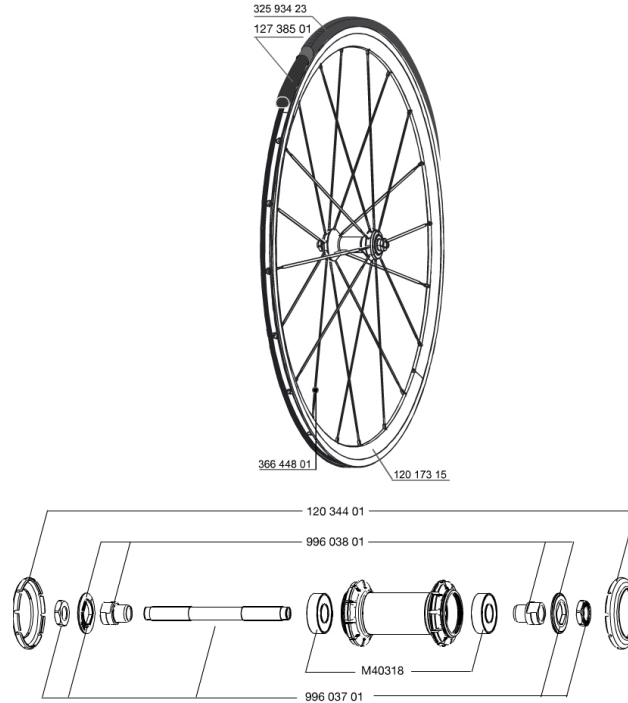

REFERENCES WHEELS

354024 CROSSONE 29 FRT

RIMS

&NBSP;;

| | | |
|---|----------|------------------------------------|
| 1 | 36693215 | "KIT FRONT/REAR CROSSONE 29"" RIM" |
|---|----------|------------------------------------|

SPOKES

| | | |
|---|----------|--|
| 2 | 36690301 | "KIT 12 FT/NDS XONE/XMAX - XA 29""/AKSIUM DISC 9 + 12 FT/AKS |
|---|----------|--|

HUB SHELLS

| | | |
|---|----------|-----------------------------|
| 4 | M40318 | KIT 2 HUB BEARINGS 6001 |
| 5 | 32347901 | FRONT AXLE QRM UB |
| 6 | 32348401 | EXPANSIBLE BEARINGS SUPPORT |

MAVIC *Crossone 29*

Specifications

WHEEL WEIGHTS

Wheel weight 985