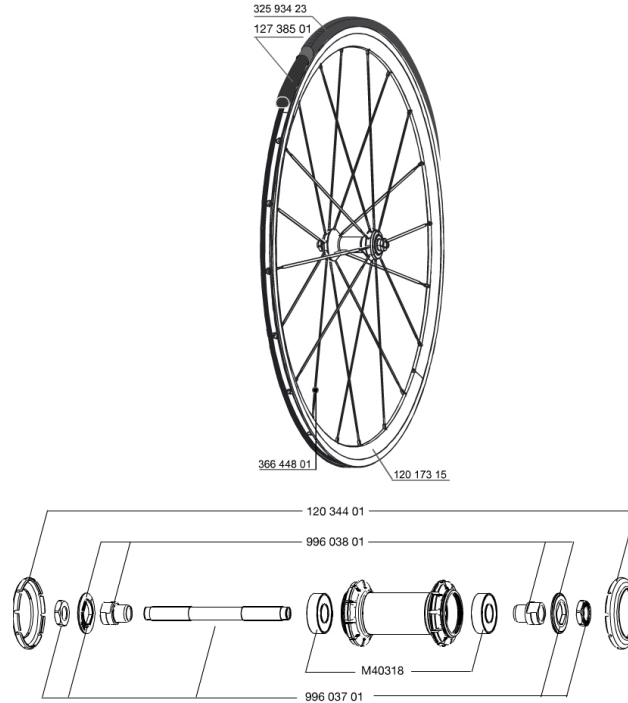

REFERENCES WHEELS

354024 CROSSONE 29 FRT

RIMS

&NBSP;;

1	36693215	"KIT FRONT/REAR CROSSONE 29"" RIM"
---	----------	------------------------------------

SPOKES

2	36690301	"KIT 12 FT/NDS XONE/XMAX - XA 29""/AKSIUM DISC 9 + 12 FT/AKS
---	----------	--

HUB SHELLS

4	M40318	KIT 2 HUB BEARINGS 6001
5	32347901	FRONT AXLE QRM UB
6	32348401	EXPANSIBLE BEARINGS SUPPORT

MAVIC *Crossone 29*

Specifications

WHEEL WEIGHTS

Wheel weight 985