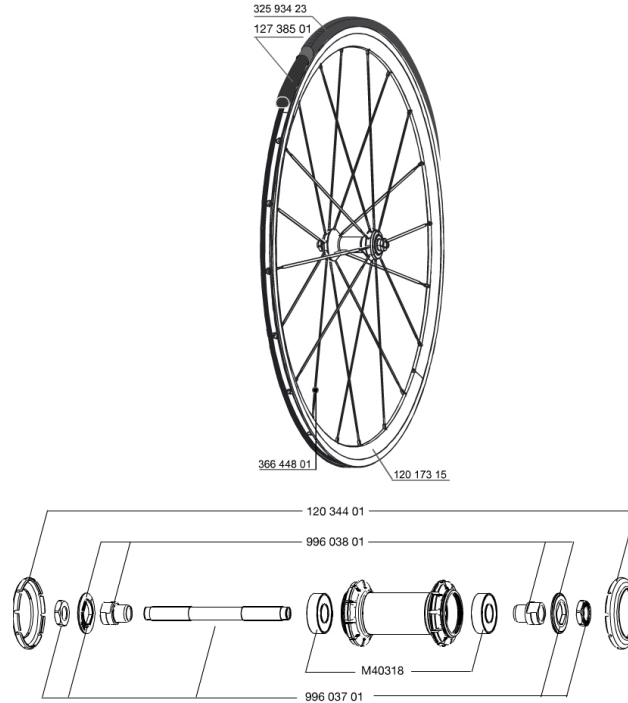

## REFERENCES WHEELS

354024 CROSSONE 29 FRT

### RIMS

&NBSP;;

1	36693215	"KIT FRONT/REAR CROSSONE 29"" RIM"
---	----------	------------------------------------

### SPOKES

2	36690301	"KIT 12 FT/NDS XONE/XMAX - XA 29""/AKSIUM DISC 9 + 12 FT/AKS
---	----------	--

### **WHEEL WEIGHTS**

Wheel weight 985