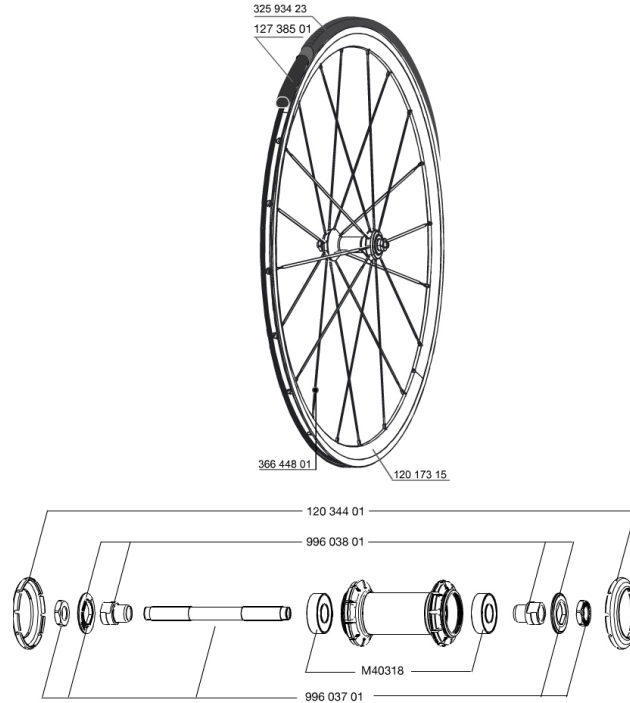

REFERENCES WHEELS

354024 CROSSONE 29 FRT

RIMS

&NBSP;:

1	36693215	"KIT FRONT/REAR CROSSONE 29"" RIM"
----------	----------	------------------------------------

SPOKES

2	36690301	"KIT 12 FT/NDS XONE/XMAX - XA 29""/AKSIUM DISC 9 + 12 FT/AKS
----------	----------	--

HUB SHELLS

4	M40318	KIT 2 HUB BEARINGS 6001
5	32347901	FRONT AXLE QRM UB
6	32348401	EXPANSIBLE BEARINGS SUPPORT

MAVIC *Crossone 29*

Specifications

WHEEL WEIGHTS

Wheel weight 985