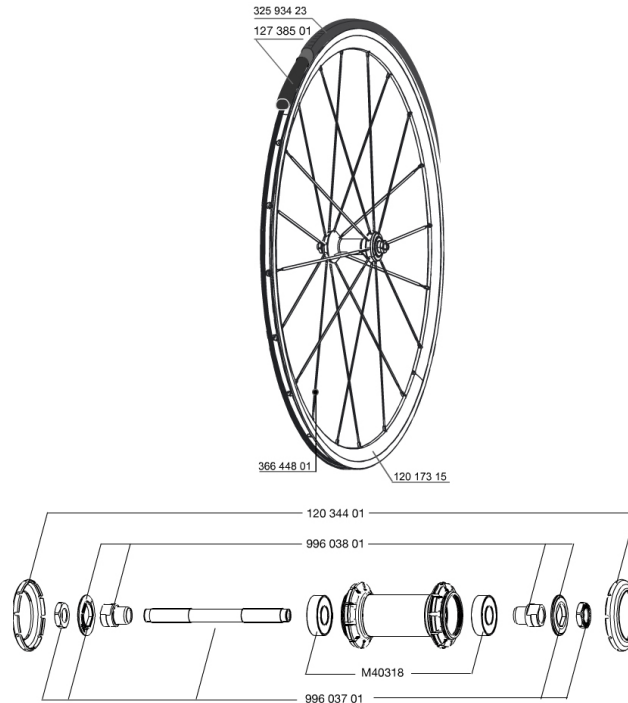

REFERENCES WHEELS

354024 CROSSONE 29 FRT

RIMS

&NBSP;:

1	36693215	"KIT FRONT/REAR CROSSONE 29"" RIM"
---	----------	------------------------------------

SPOKES

2	36690301	"KIT 12 FT/NDS XONE/XMAX - XA 29""/AKSIUM DISC 9 + 12 FT/AKS
---	----------	--

HUB SHELLS

4	M40318	KIT 2 HUB BEARINGS 6001
5	32347901	FRONT AXLE QRM UB
6	32348401	EXPANSIBLE BEARINGS SUPPORT

MAVIC *Crossone 29*

Specifications

WHEEL WEIGHTS

Wheel weight 985