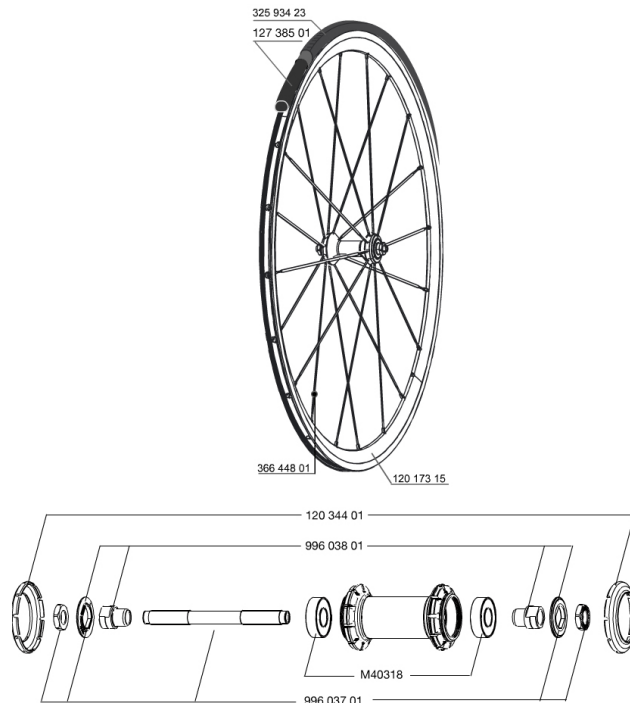

REFERENCES WHEELS

354024 CROSSONE 29 FRT

RIMS

&NBSP;:

1	36693215	"KIT FRONT/REAR CROSSONE 29"" RIM"
---	----------	------------------------------------

SPOKES

2	36690301	"KIT 12 FT/NDS XONE/XMAX - XA 29""/AKSIUM DISC 9 + 12 FT/AKS
---	----------	--

HUB SHELLS

4	M40318	KIT 2 HUB BEARINGS 6001
5	32347901	FRONT AXLE QRM UB
6	32348401	EXPANSIBLE BEARINGS SUPPORT

MAVIC *Crossone 29*

Specifications

WHEEL WEIGHTS

Wheel weight 985