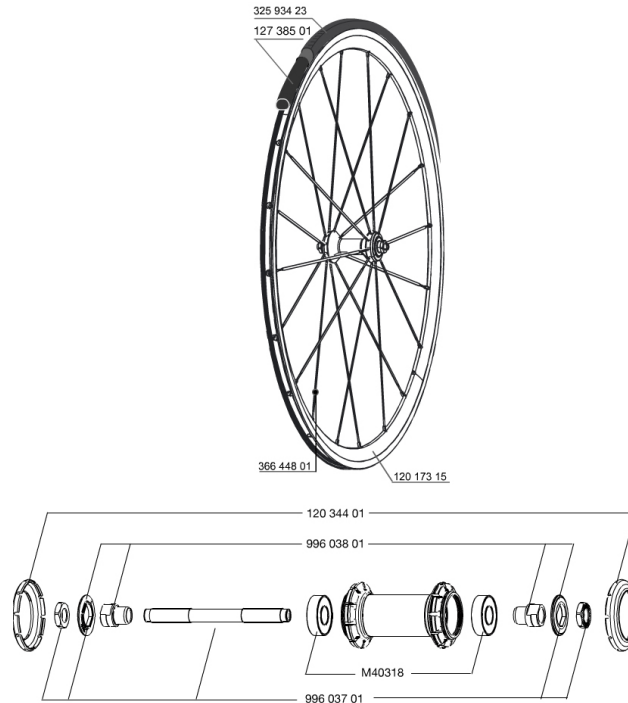

REFERENZE RUOTE

354024 CROSSONE 29 FRT

RIMS

&NBSP;;

1	36693215	"FRONT/REAR CROSSONE 29"" RIM"
---	----------	--------------------------------

SPOKES

2	36690301	"12 SPOKES FRONT/OPP DRIVE SIDE CROSSONE 29"" 296mm"
---	----------	--

HUB SHELLS

4	M40318	KIT CUSCINETTI MOZZO 6001
5	32347901	KIT ASSE ANT. XLD/XMAX EN/COSMOS/KSY.
6	32348401	SUPPORTO ESPANDIBILE x CUSCINETTI MOZZO

MAVIC *Crossone 29*

2

2014
FRONT

Specifications

PESI RUOTE

Peso della ruota 985