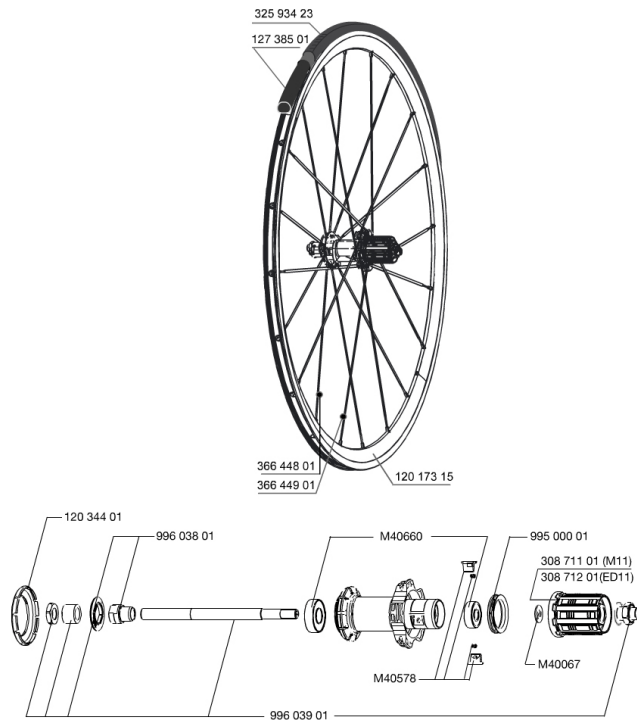

RÁFÁRENCES ROUES

354025 CROSSONE 29 REAR

JANTES

&NBSP;:

1	36693215	"FRONT/REAR CROSSONE 29"" RIM"
---	----------	--------------------------------

RAYONS

2	36690301	"12 SPOKES FRONT/OPP DRIVE SIDE CROSSONE 29"" 296mm"
3	36690401	"12 SPOKES DRIVE SIDE CROSSONE 29"" 294mm"

MOYEURS

5	M40660	ROULEMENTS MOYEU ARR 608+6001
6	32348001	AXE ARR VTT DISC CROSSLAND/CROSSMAX ENDURO DISC
7	32348401	KIT SUPPORTS ROULEMENTS EXPANSIBLE
8	99500001	JOINT A LEVRE FTSX
9	M40067	KIT ENTRETOISES CORPS DE RL/RLT NEZ DE MOYEU FTS
10	30871101	FTS-L FREEWHEEL BODY HG11 2013 (8 or 9mm axle compatible)

MAVIC *Crossone 29*

Spécifications

POIDS ROUES

Poids roue 1135