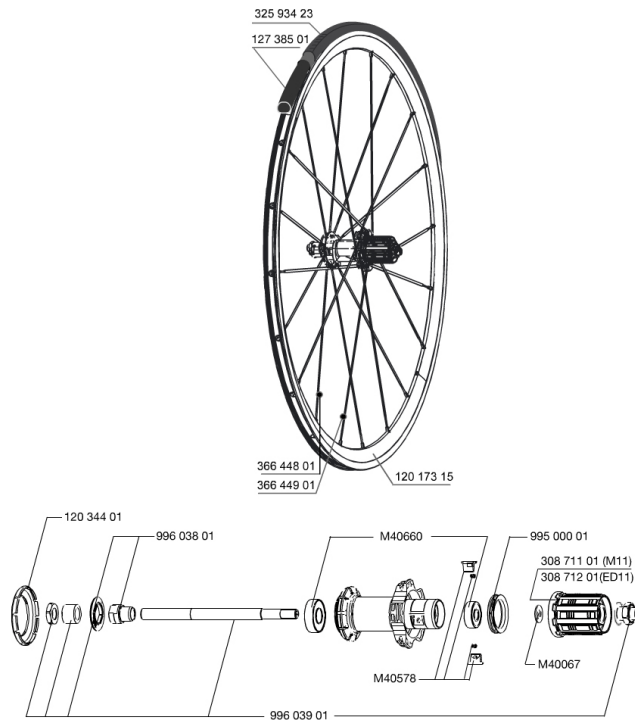

RÉFÉRENCES ROUES

354025 CROSSONE 29 REAR

JANTES

&NBSP;:

1	36693215	"FRONT/REAR CROSSONE 29"" RIM"
---	----------	--------------------------------

RAYONS

2	36690301	"12 SPOKES FRONT/OPP DRIVE SIDE CROSSONE 29"" 296mm"
3	36690401	"12 SPOKES DRIVE SIDE CROSSONE 29"" 294mm"

MOYEURS

5	M40660	ROULEMENTS MOYEU ARR 608+6001
6	32348001	AXE ARR VTT DISC CROSSLAND/CROSSMAX ENDURO DISC
7	32348401	KIT SUPPORTS ROULEMENTS EXPANSIBLE
8	99500001	JOINT A LEVRE FTSX
9	M40067	KIT ENTRETOISES CORPS DE RL/RLT NEZ DE MOYEU FTS
10	30871101	FTS-L FREEWHEEL BODY HG11 2013 (8 or 9mm axle compatible)

MAVIC *Crossone 29*

Spécifications

POIDS ROUES

Poids roue 1135