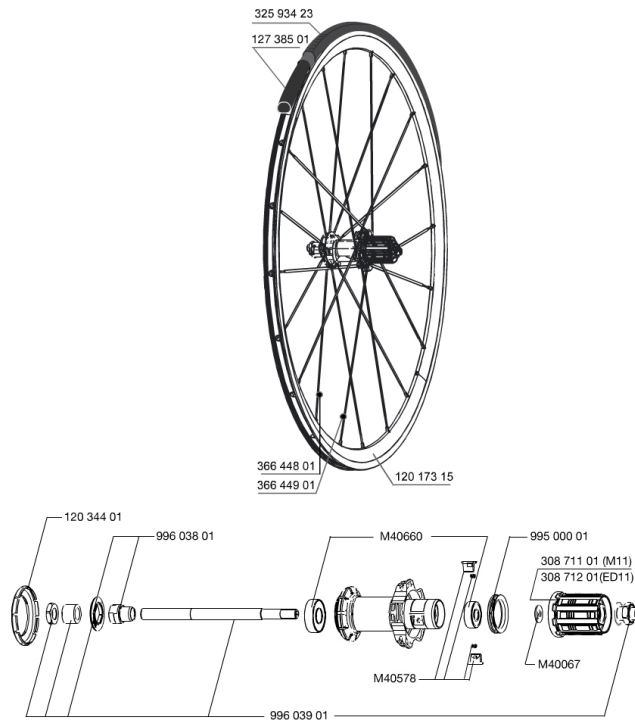

RÉFÉRENCES ROUES

354025 CROSSONE 29 REAR

JANTES

&NBSP;:

1	36693215	"FRONT/REAR CROSSONE 29"" RIM"
---	----------	--------------------------------

RAYONS

2	36690301	"12 SPOKES FRONT/OPP DRIVE SIDE CROSSONE 29"" 296mm"
3	36690401	"12 SPOKES DRIVE SIDE CROSSONE 29"" 294mm"

MOYEUX

5	M40660	ROULEMENTS MOYEU ARR 608+6001
6	32348001	AXE ARR VTT DISC CROSSLAND/CROSSMAX ENDURO DISC
7	32348401	KIT SUPPORTS ROULEMENTS EXPANSIBLE
8	99500001	JOINT A LEVRE FTSX
9	M40067	KIT ENTRETOISES CORPS DE RL/RLT NEZ DE MOYEU FTS
10	30871101	FTS-L FREEWHEEL BODY HG11 2013 (8 or 9mm axle compatible)

MAVIC *Crossone 29*

Spécifications

POIDS ROUES

Poids roue 1135