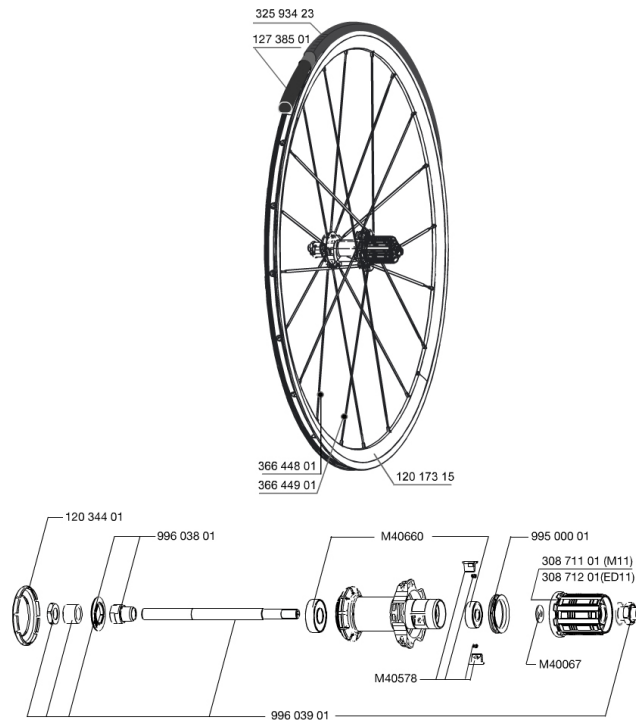

## REFERENZEN RÄDER

354025 CROSSONE 29 REAR

### RIMS

&NBSP;:

1	36693215	"FRONT/REAR CROSSONE 29"" RIM"
---	----------	--------------------------------

### SPOKES

2	36690301	"12 SPOKES FRONT/OPP DRIVE SIDE CROSSONE 29"" 296mm"
3	36690401	"12 SPOKES DRIVE SIDE CROSSONE 29"" 294mm"

### **RADGEWICHTE**

Radgewicht 1135