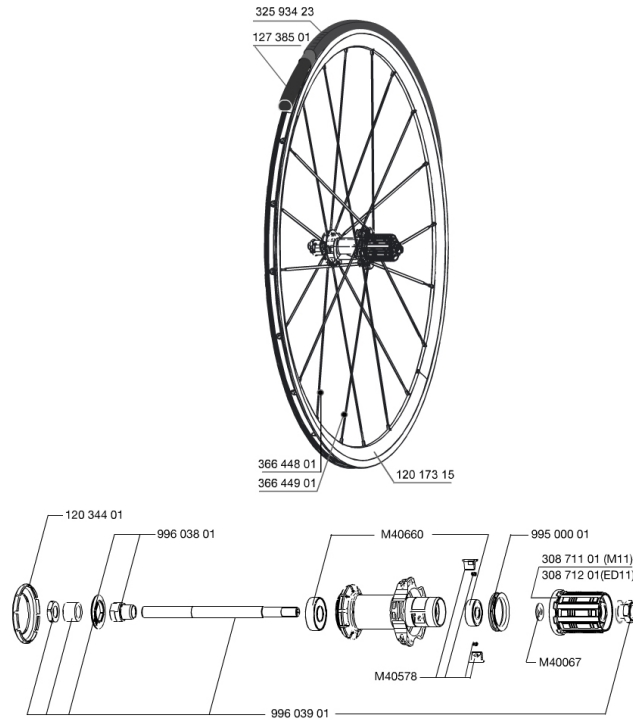

## REFERENZEN RÄDER

354025 CROSSONE 29 REAR

### RIMS

&NBSP;:

1	36693215	"FRONT/REAR CROSSONE 29"" RIM"
---	----------	--------------------------------

### SPOKES

2	36690301	"12 SPOKES FRONT/OPP DRIVE SIDE CROSSONE 29"" 296mm"
3	36690401	"12 SPOKES DRIVE SIDE CROSSONE 29"" 294mm"

### **RADGEWICHTE**

Radgewicht 1135