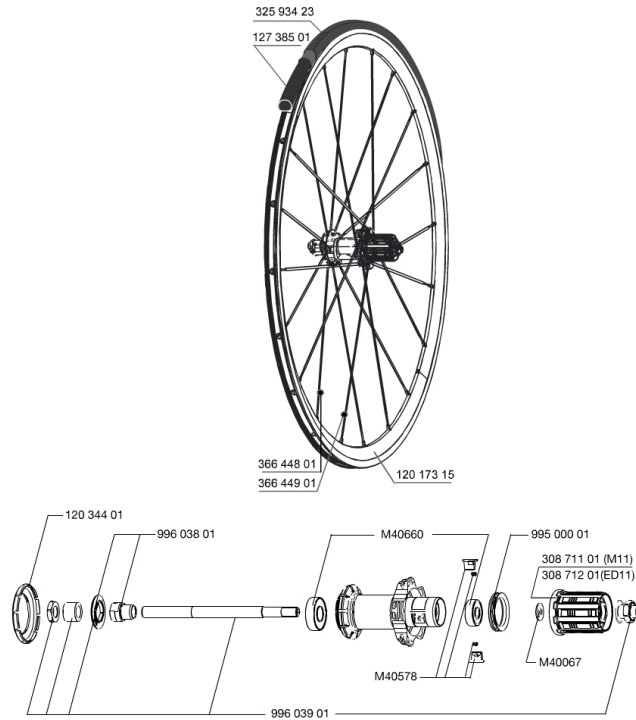

REFERENZEN RÄDER

354025 CROSSONE 29 REAR

RIMS

&NBSP;:

1	36693215	"FRONT/REAR CROSSONE 29"" RIM"
---	----------	--------------------------------

SPOKES

2	36690301	"12 SPOKES FRONT/OPP DRIVE SIDE CROSSONE 29"" 296mm"
3	36690401	"12 SPOKES DRIVE SIDE CROSSONE 29"" 294mm"

HUB SHELLS

5	M40660	REAR HUB 608+6001 BEARINGS
6	32348001	DISC REAR AXLE XLAND/XMAX ENDU
7	32348401	EXPANSIBLE BEARINGS SUPPORT
8	99500001	FTSL/FTSX FREEHUB BODY SEAL
9	M40067	10 SPACERS FRW/HUB BODY
10	30871101	FTS-L FREEWHEEL BODY HG11 2013 (8 or 9mm axle compatible)

MAVIC *Crossone 29*

Specifications

RADGEWICHTE

Radgewicht 1135