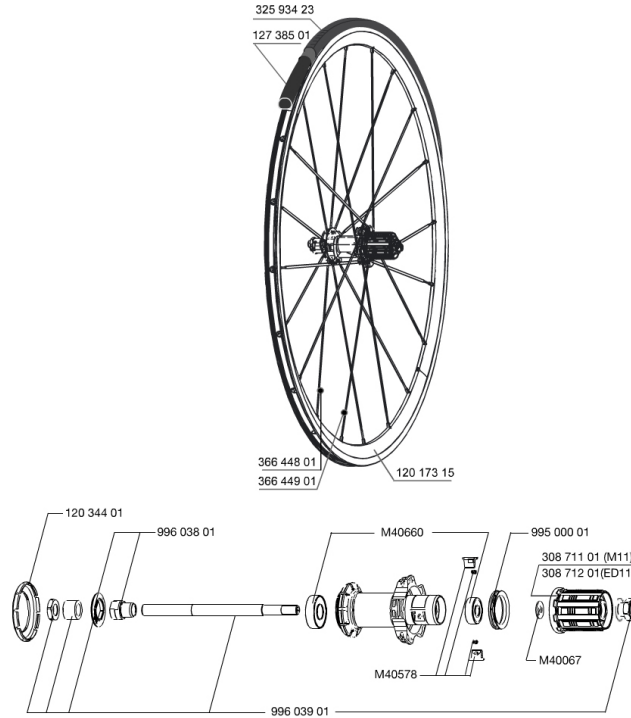

REFERENCES WHEELS

354025 CROSSONE 29 REAR

RIMS

&NBSP;:

1	36693215	"KIT FRONT/REAR CROSSONE 29"" RIM"
---	----------	------------------------------------

SPOKES

2	36690301	"KIT 12 FT/NDS XONE/XMAX - XA 29""/AKSIUM DISC 9 + 12 FT/AKS
3	36690401	KIT 12 DS XONE/XRIDE FTSL/AKSIUM DISC 9 SPK 294mm

HUB SHELLS

5	M40660	REAR HUB 608+6001 BEARINGS
6	32348001	MTB DISC REAR AXLE QRM MTB DISC
7	32348401	EXPANSIBLE BEARINGS SUPPORT
8	99500001	FTSL/FTSX FREEHUB BODY SEAL
9	M40067	INTERNAL FREEWHEEL SPACER FTSL/FTSX
10	30871101	FTS-L ROAD FREEWHEEL BODY HG11 8/9 compatible

MAVIC *Crossone 29*

Specifications

WHEEL WEIGHTS

Wheel weight 1135