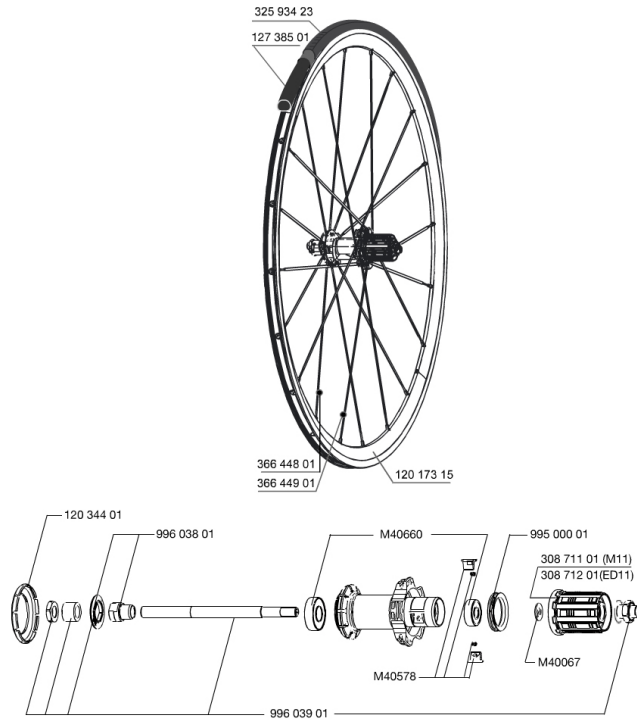

REFERENCES WHEELS

354025 CROSSONE 29 REAR

RIMS

&NBSP;:

1	36693215	"KIT FRONT/REAR CROSSONE 29"" RIM"
---	----------	------------------------------------

SPOKES

2	36690301	"KIT 12 FT/NDS XONE/XMAX - XA 29""/AKSIUM DISC 9 + 12 FT/AKS
3	36690401	KIT 12 DS XONE/XRIDE FTSX/AKSIUM DISC 9 SPK 294mm

HUB SHELLS

5	M40660	REAR HUB 608+6001 BEARINGS
6	32348001	MTB DISC REAR AXLE QRM MTB DISC
7	32348401	EXPANSIBLE BEARINGS SUPPORT
8	99500001	FTSL/FTSX FREEHUB BODY SEAL
9	M40067	INTERNAL FREEWHEEL SPACER FTSL/FTSX
10	30871101	FTS-L ROAD FREEWHEEL BODY HG11 8/9 compatible

MAVIC *Crossone 29*

Specifications

WHEEL WEIGHTS

Wheel weight 1135