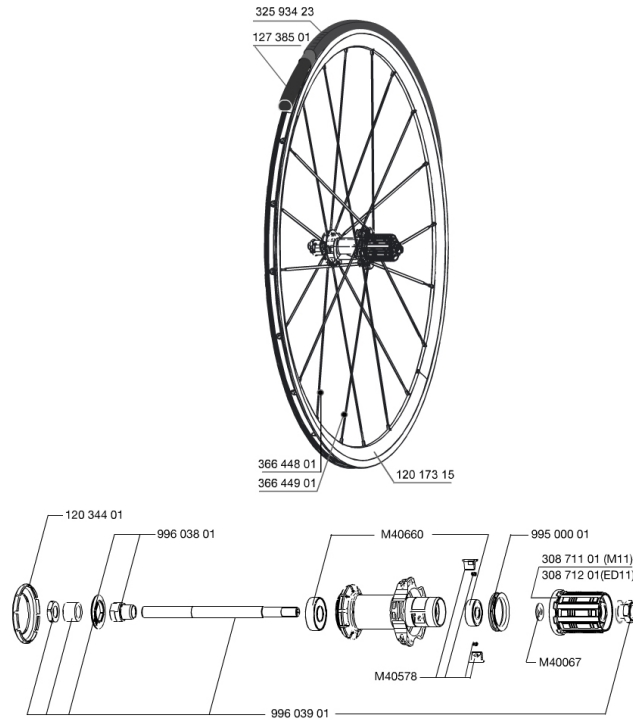

REFERENCES WHEELS

354025 CROSSONE 29 REAR

RIMS

&NBSP;:

1	36693215	"KIT FRONT/REAR CROSSONE 29"" RIM"
---	----------	------------------------------------

SPOKES

2	36690301	"KIT 12 FT/NDS XONE/XMAX - XA 29""/AKSIUM DISC 9 + 12 FT/AKS
3	36690401	KIT 12 DS XONE/XRIDE FTSX/AKSIUM DISC 9 SPK 294mm

HUB SHELLS

5	M40660	REAR HUB 608+6001 BEARINGS
6	32348001	MTB DISC REAR AXLE QRM MTB DISC
7	32348401	EXPANSIBLE BEARINGS SUPPORT
8	99500001	FTSL/FTSX FREEHUB BODY SEAL
9	M40067	INTERNAL FREEWHEEL SPACER FTSL/FTSX
10	30871101	FTS-L ROAD FREEWHEEL BODY HG11 8/9 compatible

MAVIC *Crossone 29*

Specifications

WHEEL WEIGHTS

Wheel weight 1135